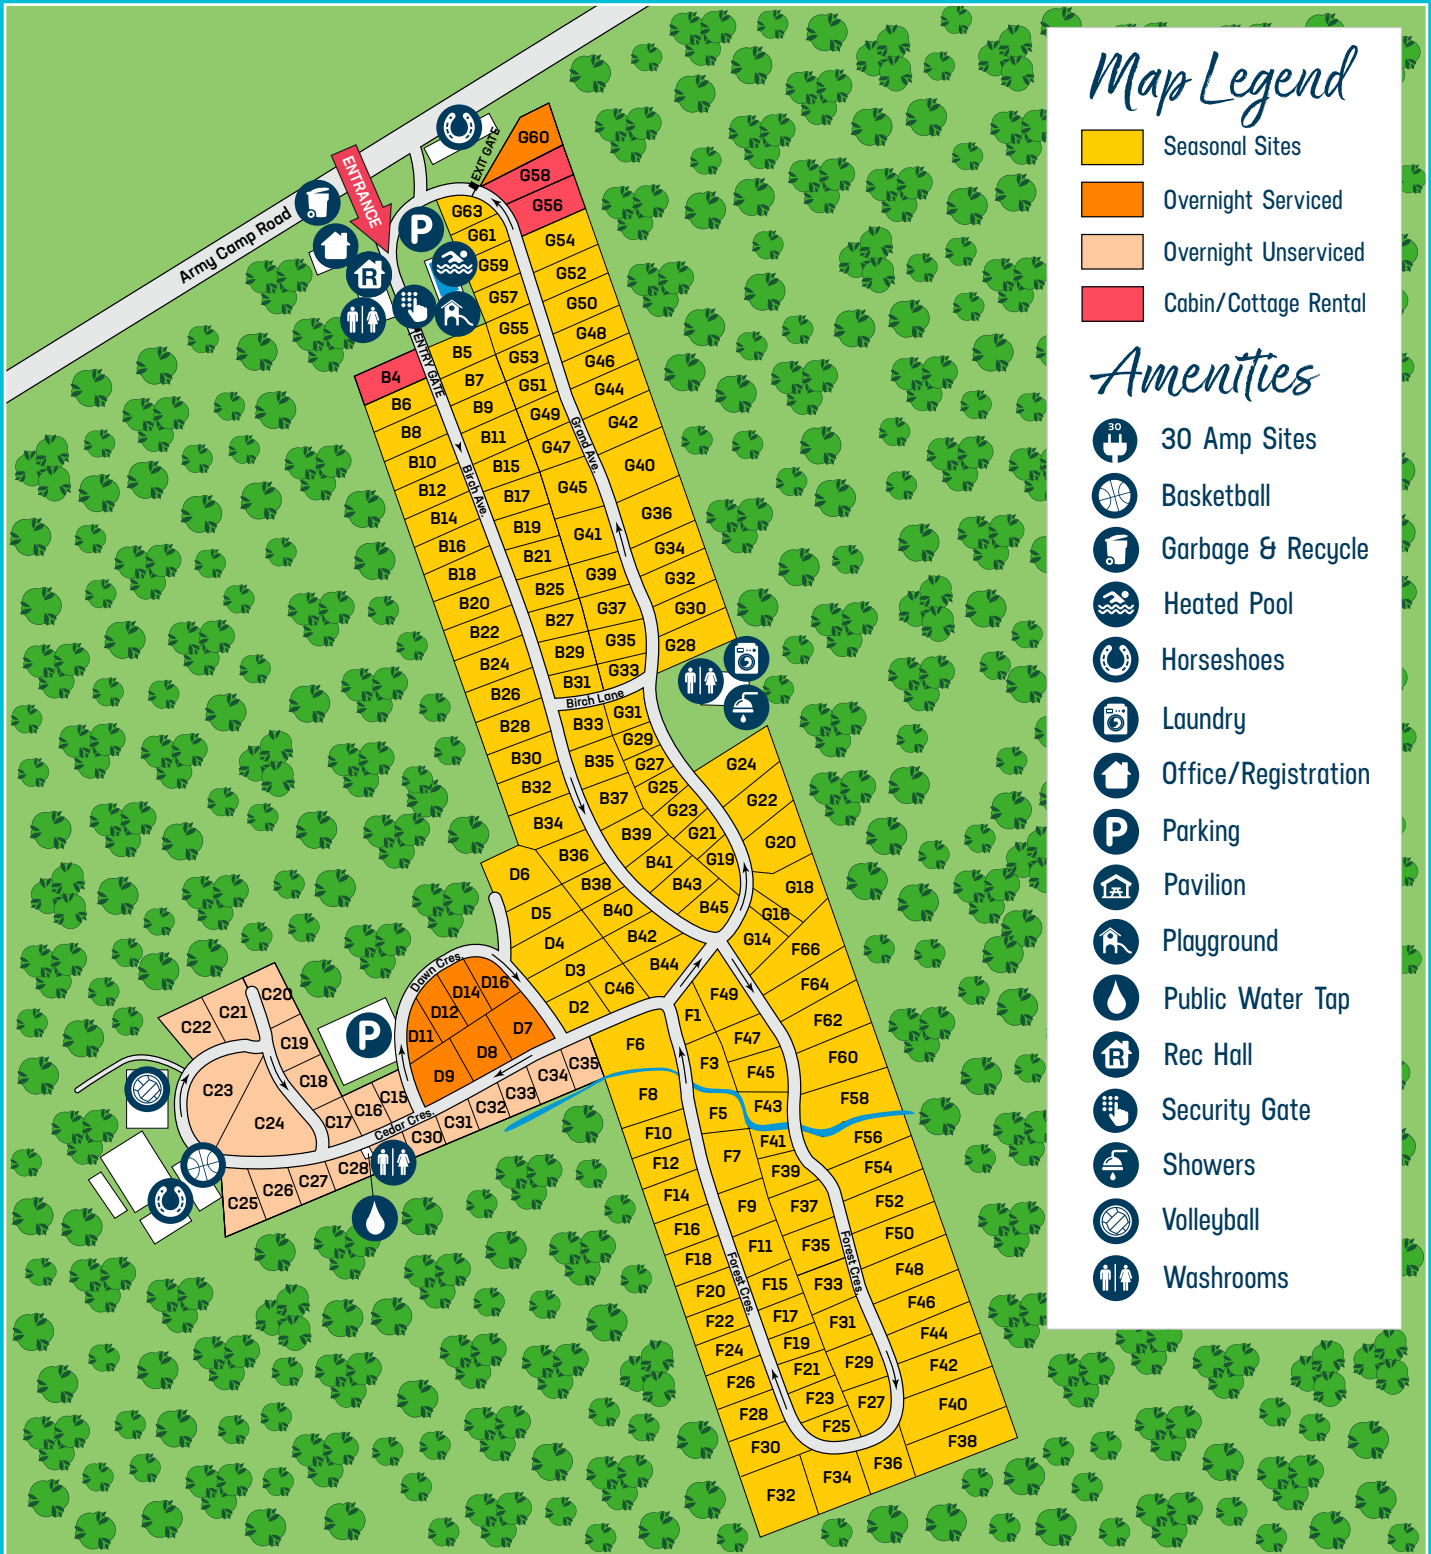

SILVER BIRCHES
RV RESORT & CAMPGROUND

Check-In | Out Times

RV Sites:

Check-in: 1 p.m. | Check-out: Noon

Vacation Rentals:

Check-in: 4 p.m. | Check-out: 11 a.m.

Site #:

WiFi Password:

All Age Resort
Seasonal (May 1 - October 31)

Map Legend

- Seasonal Sites
- Overnight Serviced
- Overnight Unserviced
- Cabin/Cottage Rental

Amenities

- 30 Amp Sites
- Basketball
- Garbage & Recycle
- Heated Pool
- Horseshoes
- Laundry
- Office/Registration
- Parking
- Pavilion
- Playground
- Public Water Tap
- Rec Hall
- Security Gate
- Showers
- Volleyball
- Washrooms