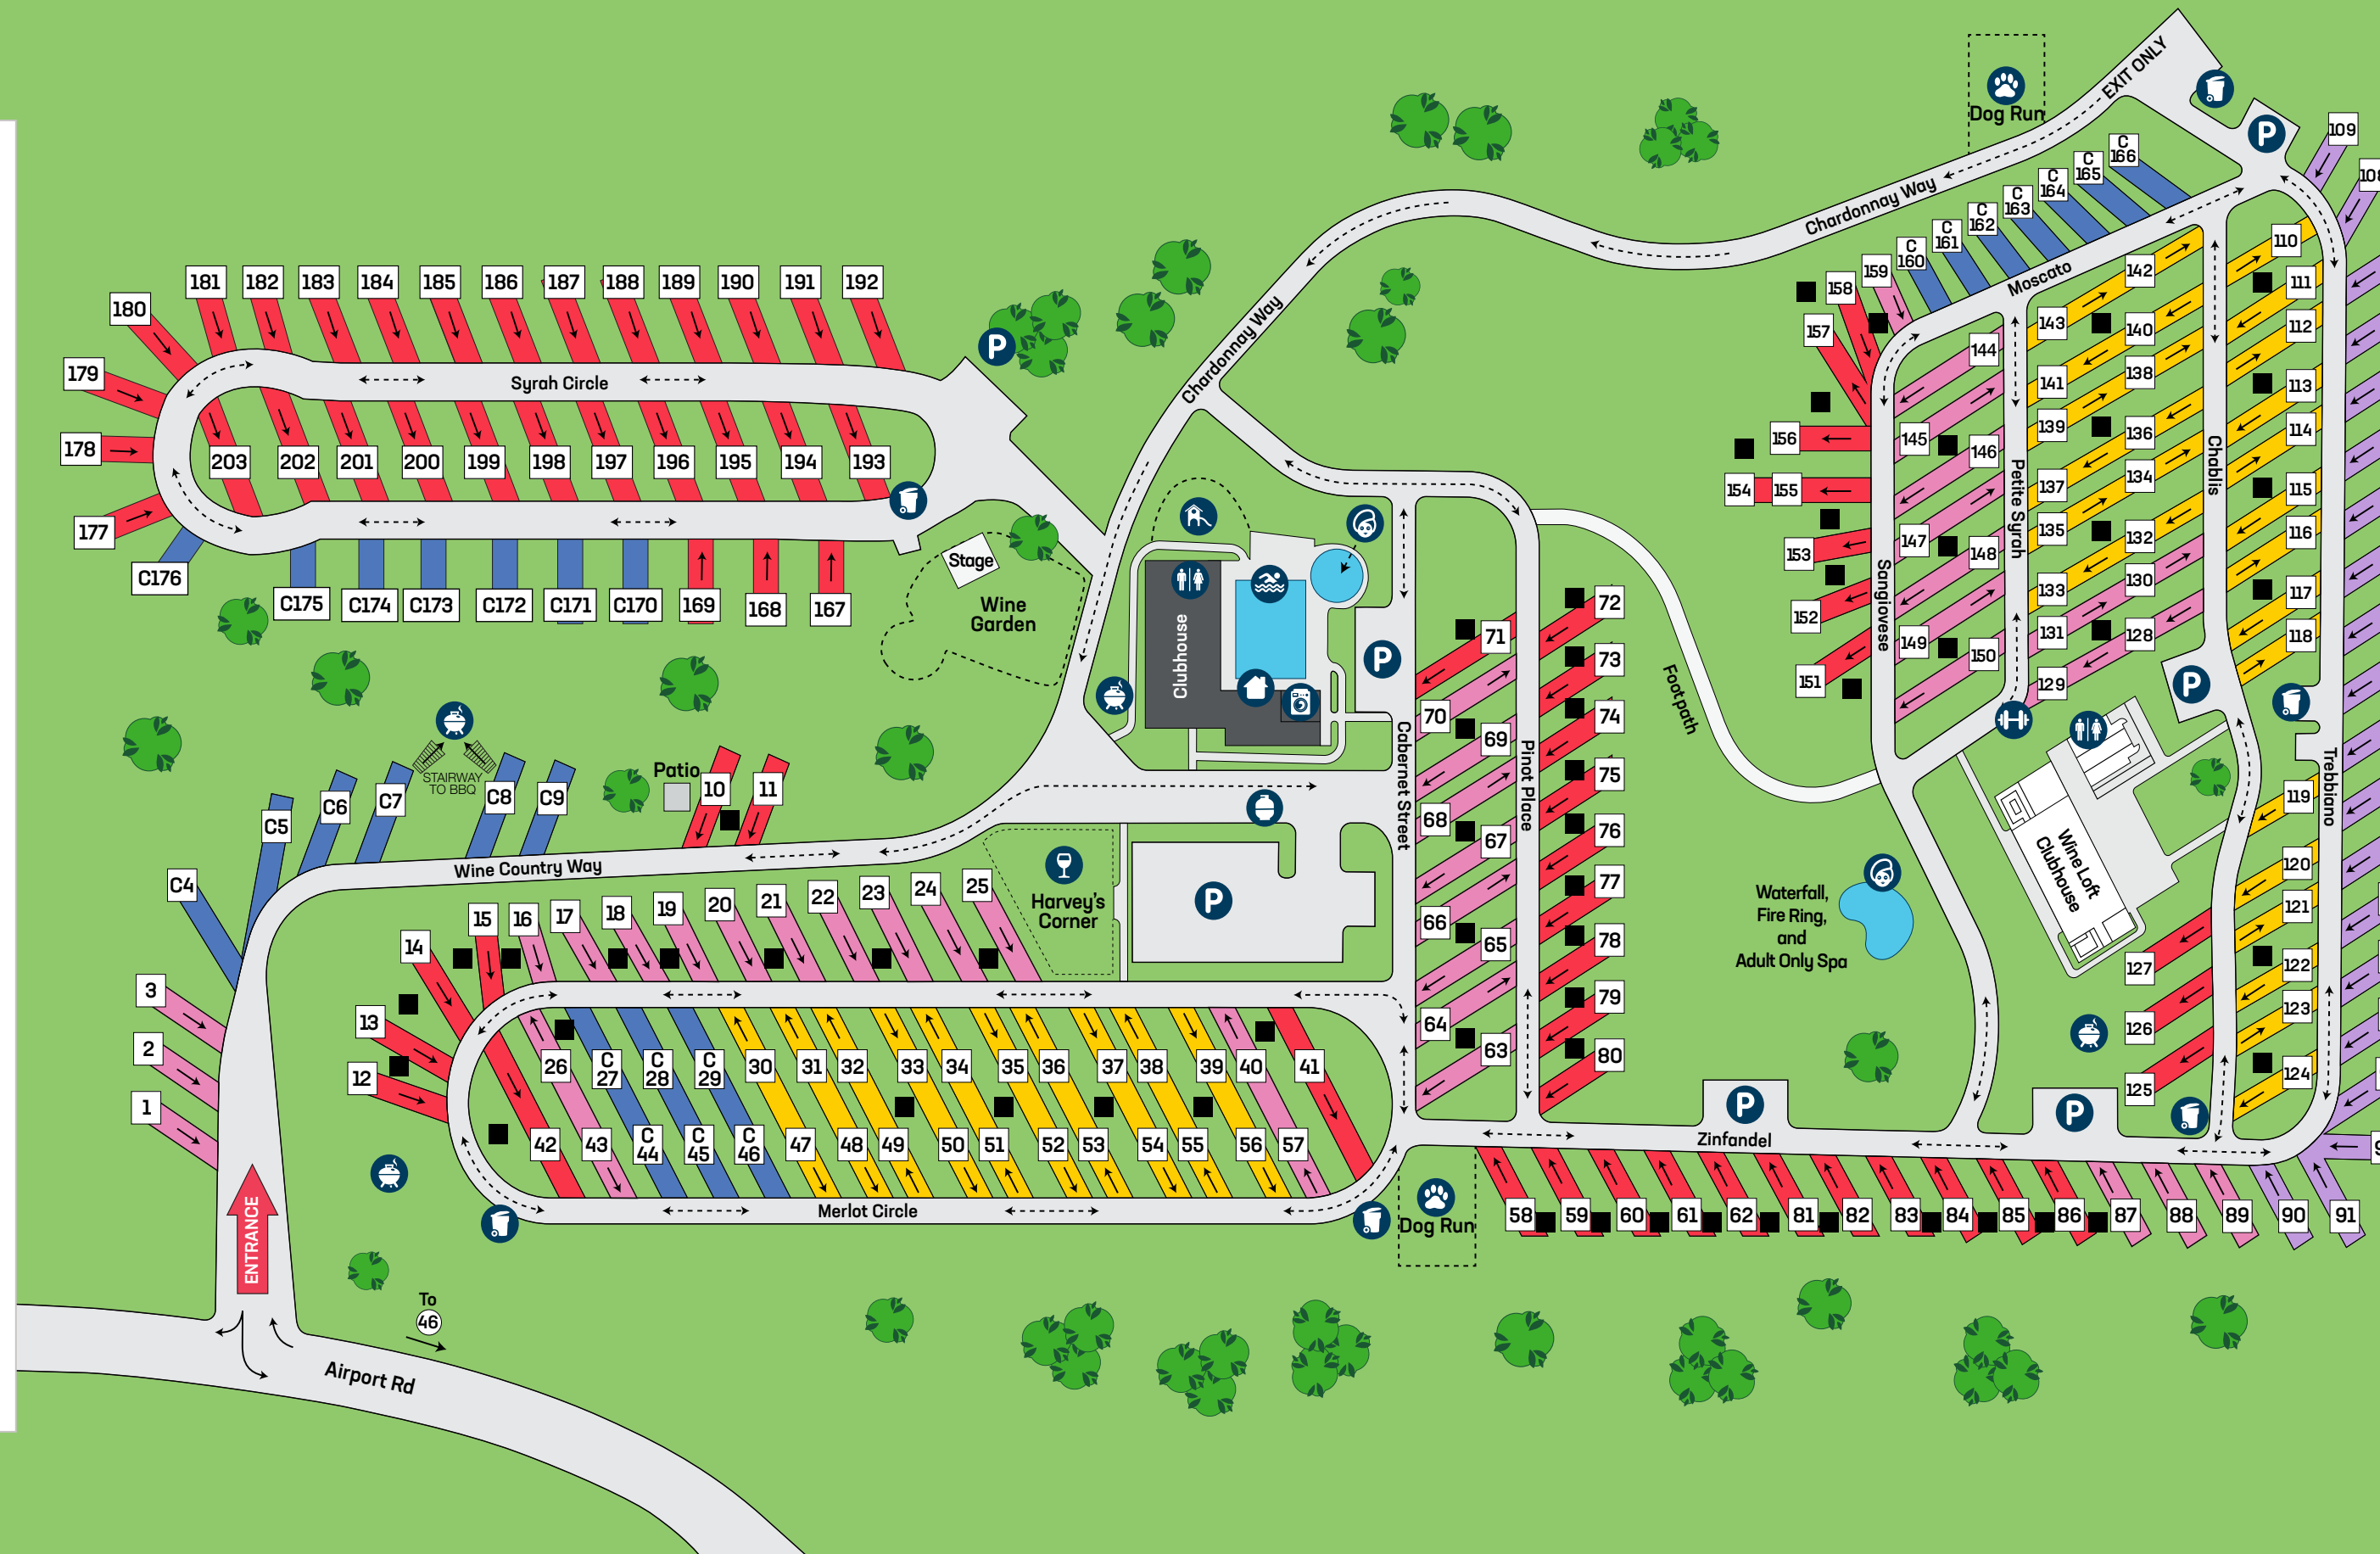

REFER YOUR FRIENDS & FAMILY EARN YOUR REWARD

ReferSun.com

*See website for program details.

Amenities

- BBQ Pit Area
- Fire Ring
- Fitness Center
- Laundry
- Dog Park
- Office
- Parking
- Playground
- Pool
- Propane
- Restrooms
- Small BBQ
- Spa
- Trash Container
- Harveys Corner: Outdoor Beer & Wine Bar
- Standard Site
- Premium Site
- Deluxe Site
- Cottages
- Economy Site

All Age Resort
Year Round

Office Hours

April 1 - October 31

Sunday - Wednesday: 8 a.m. - 5 p.m.
Thursday - Saturday: 8 a.m. - 7 p.m.

November 1 - March 31

Monday - Sunday: 8 a.m. - 5 p.m.

Spa Hours

Open Daily

9 a.m. - 10 p.m.

Check-In | Out Times

RV Sites:

Check-in: 2 p.m. | Check-out: 12 p.m.

Vacation Rentals:

Check-in: 3 p.m. | Check-out: 11 a.m.

WiFi Password

Site

2500 Airport Road
Paso Robles, CA 93446
(888) 418-6026

winecountryrvresort.com

For emergencies dial 911

SunRVResorts.com