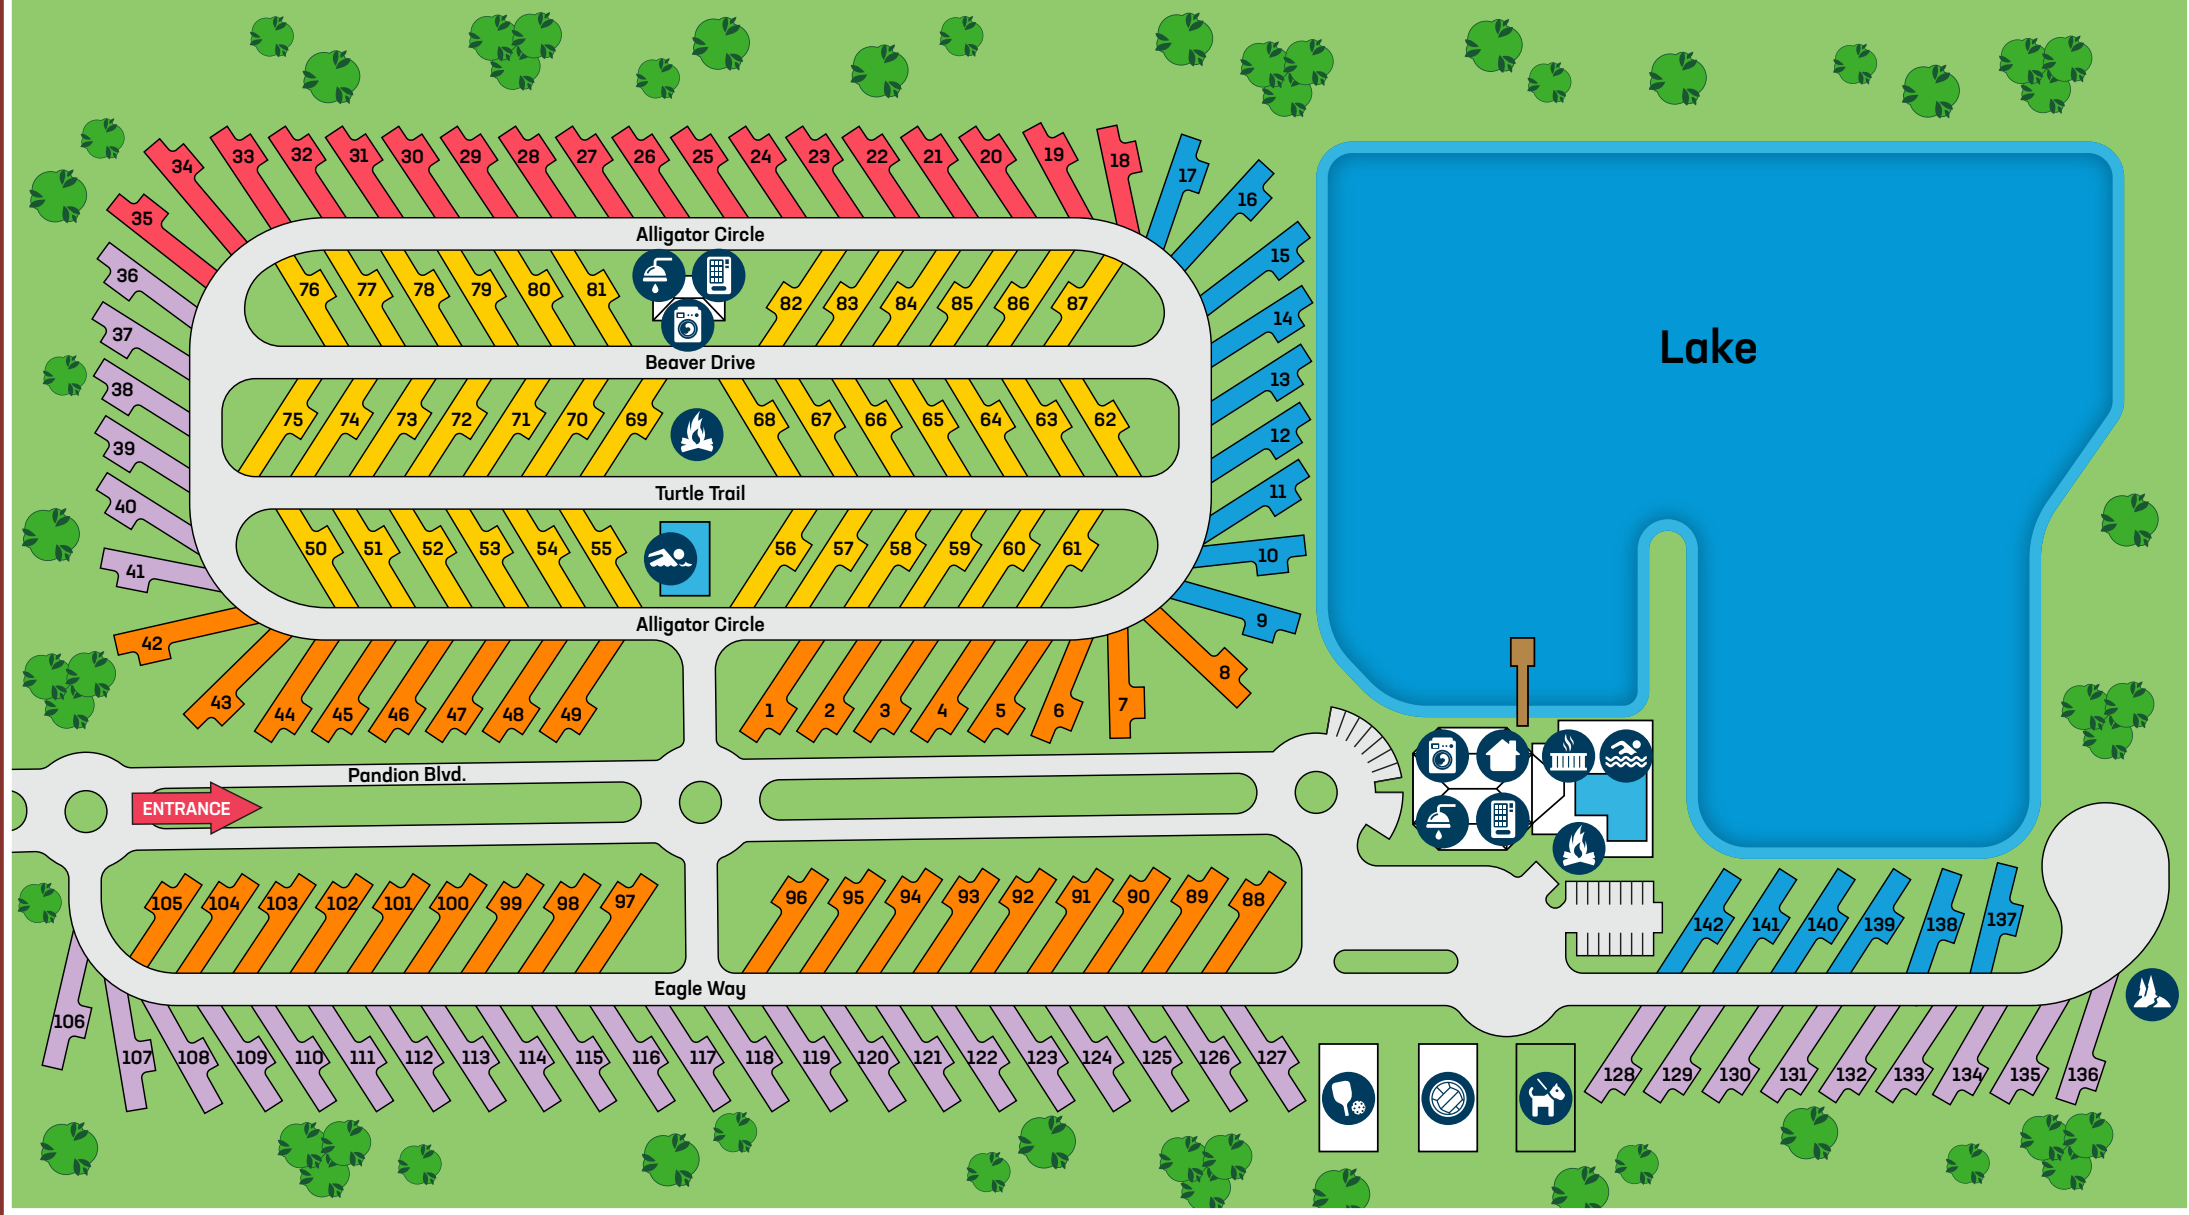

-  Nature Trail
-  Fenced Pet Area
-  Pickle Ball Court
-  Pool

-  Sand Volleyball Court
-  Vending Machine

**All Age Resort
Year Round**

Office Hours

January 1 - August 15
 Monday - Saturday: 8 a.m. - 7 p.m.
 Sunday: 8 a.m. - 5 p.m.

August 16 - December 31
 Monday - Thursday: 8 a.m. - 5 p.m.
 Friday: 8 a.m. - 7 p.m.
 Saturday: 8 a.m. - 5 p.m.
 Sunday: 8 a.m. - 5 p.m.

Check-In | Out Times

Check-in: 1 p.m. | Check-out: Noon

Site #

WiFi Password