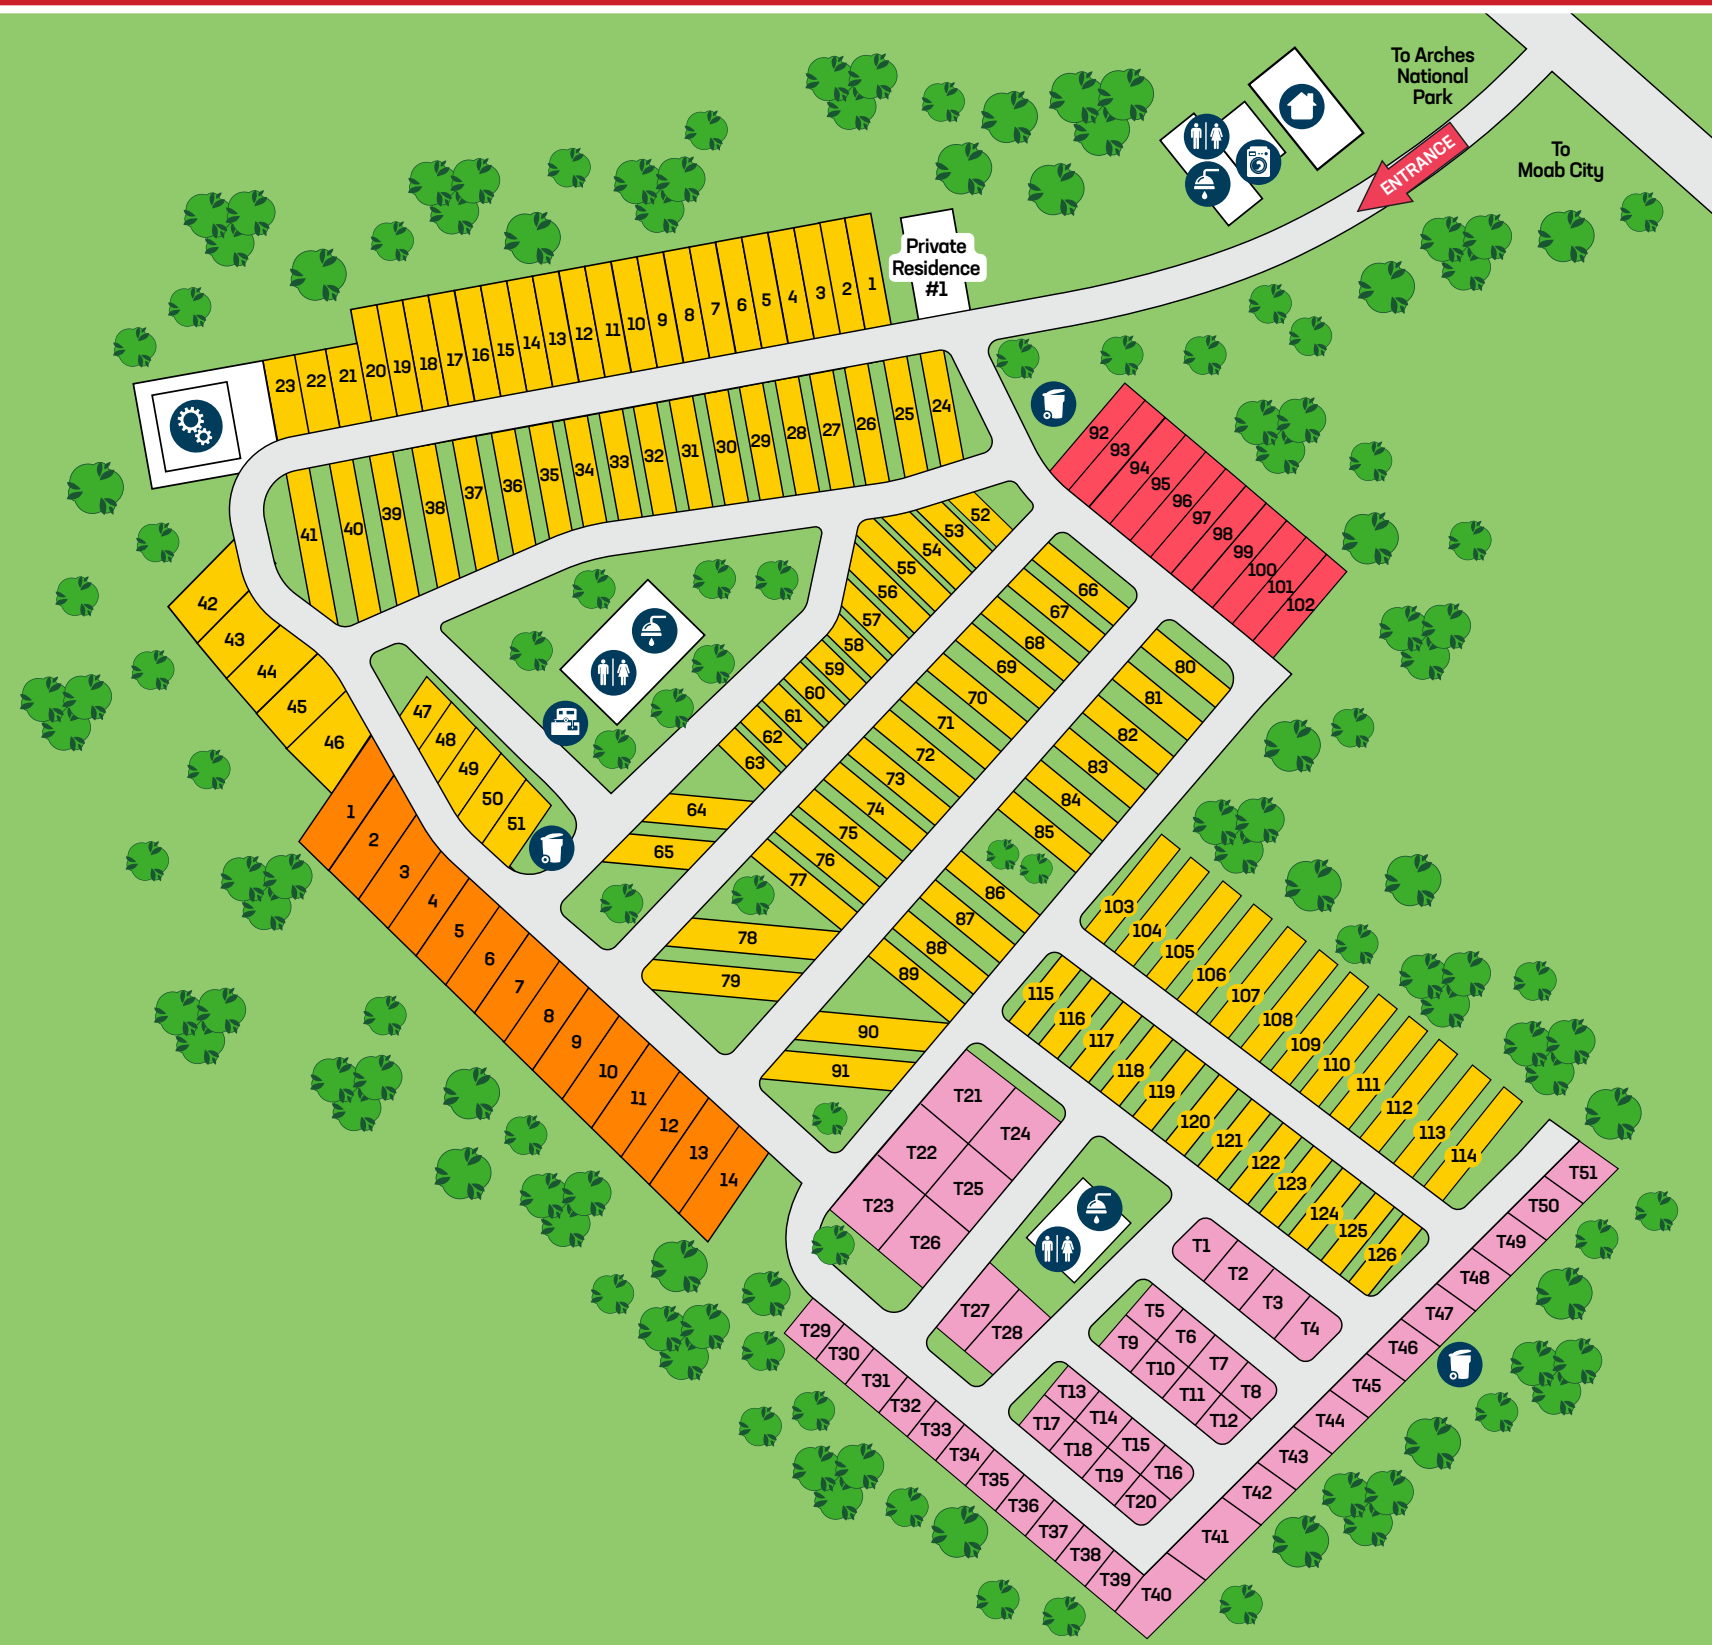

# Amenities

- Full Hookup  
(With Cable)
- 20 amp Power  
& Water
- Vacation Rental
- Tent Site
- Dumpster
- Dump Station
- Laundry
- Maintenance
- Office
- Pavilion
- Restrooms
- Shower

**SLICKROCK**  
CAMPGROUND

All Age Resort  
Year Round

## Check-In | Out Times

RV/Tent Sites:

Check-in: 1 p.m. | Check-out: Noon

Cabins:

Check-in: 3 p.m. | Check-out: Noon

Site #

WiFi Password

1415 N Main Street  
Moab, UT 84532  
(888) 991-5329  
slickrockcampground.com