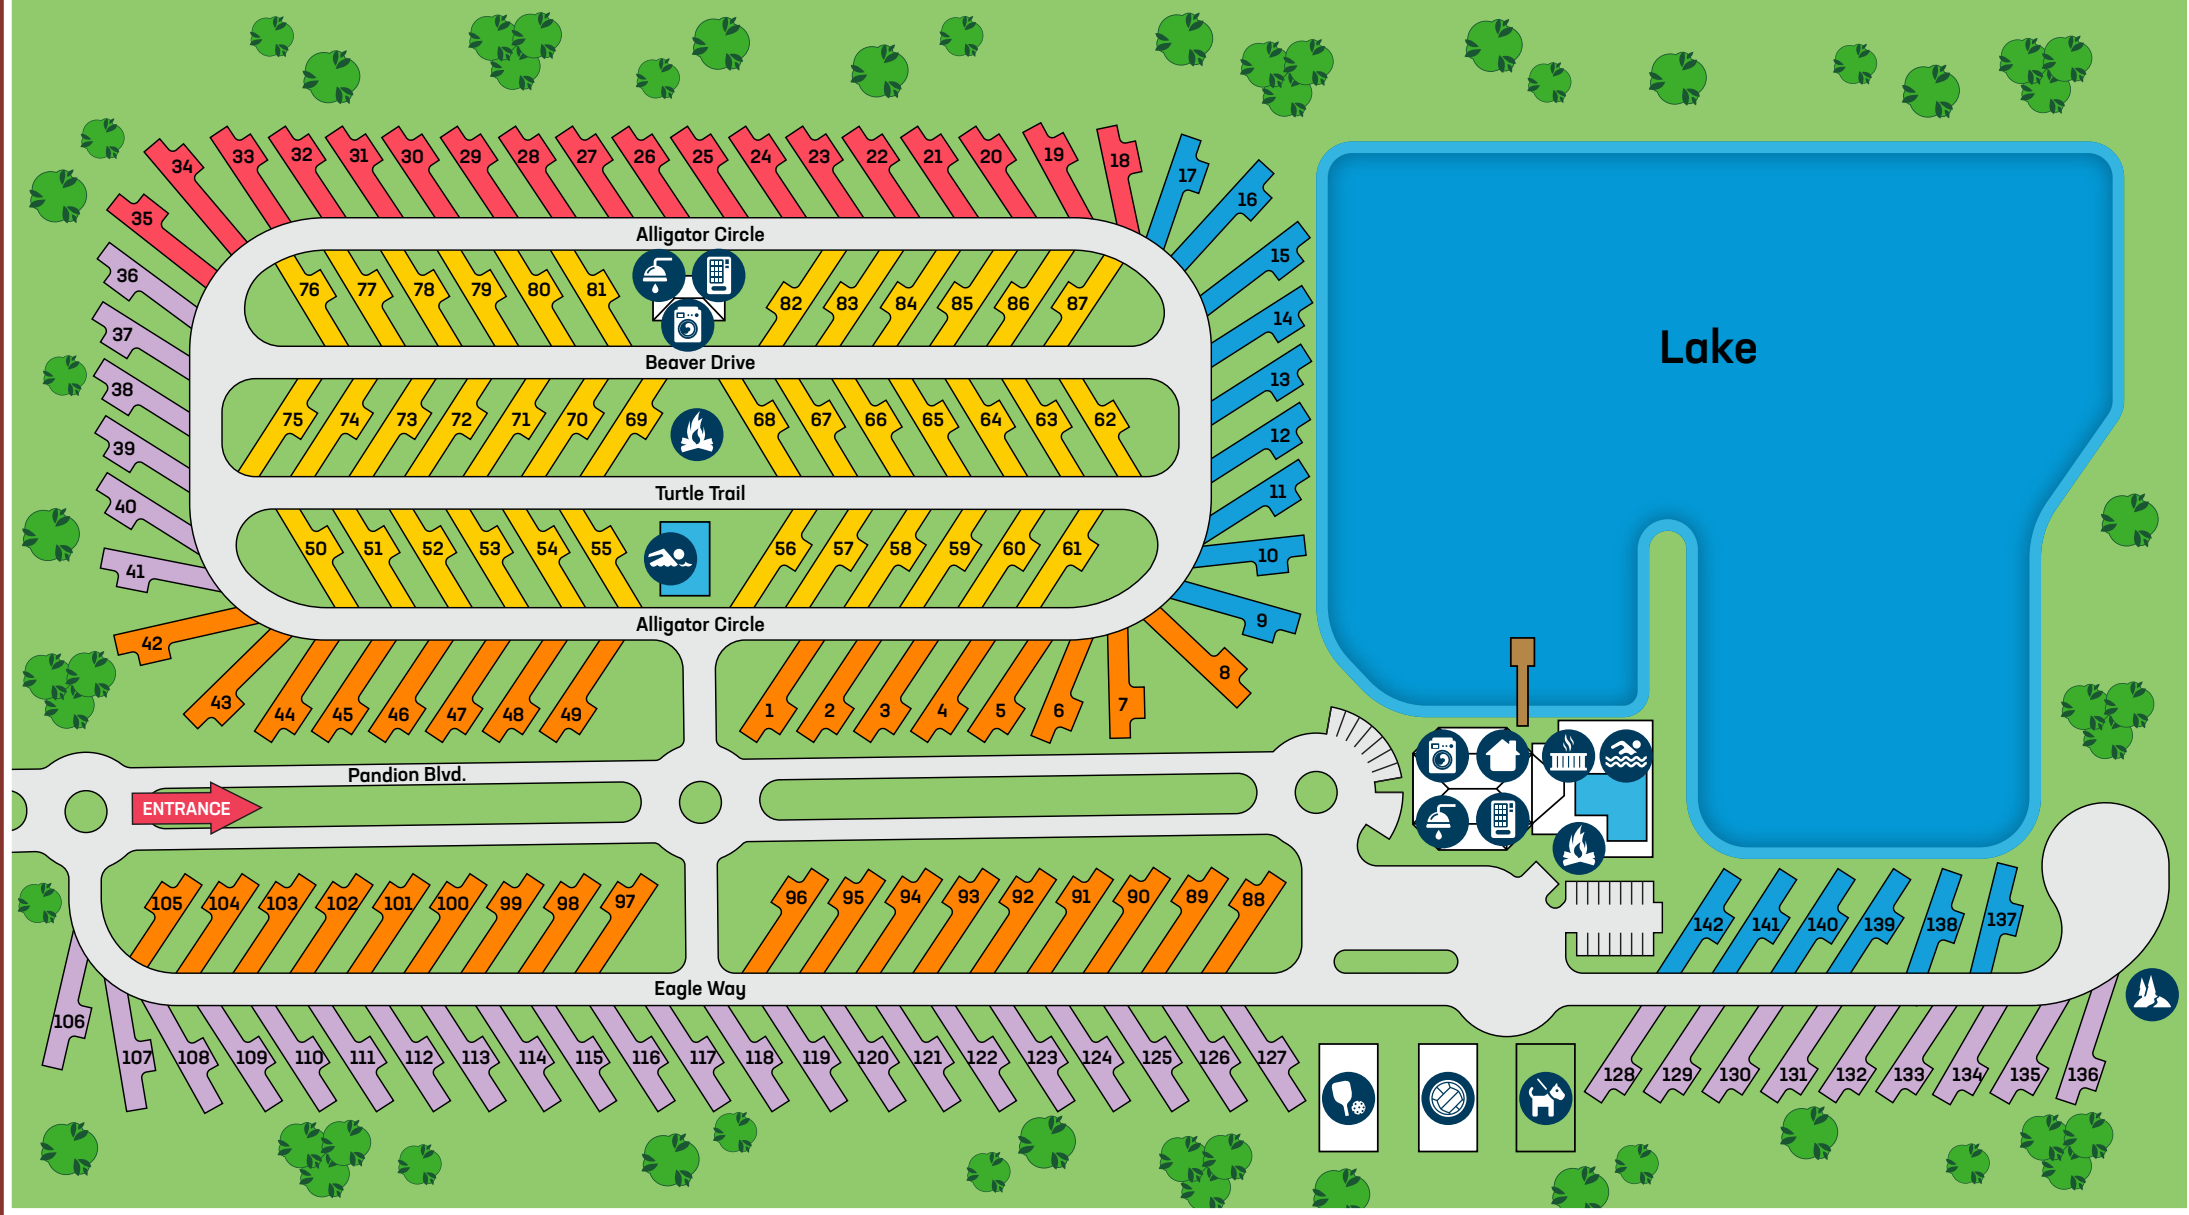

-  Nature Trail
-  Fenced Pet Area
-  Pickle Ball Court
-  Pool

-  Sand Volleyball Court
-  Vending Machine

All Age Resort
Year Round

Office Hours

January 1 - August 15
 Monday - Saturday: 8 a.m. - 7 p.m.
 Sunday: 8 a.m. - 5 p.m.

August 16 - December 31
 Monday - Thursday: 8 a.m. - 5 p.m.
 Friday: 8 a.m. - 7 p.m.
 Saturday: 8 a.m. - 5 p.m.
 Sunday: 8 a.m. - 5 p.m.

Check-In | Out Times

Check-in: 1 p.m. | Check-out: Noon

Site #

WiFi Password