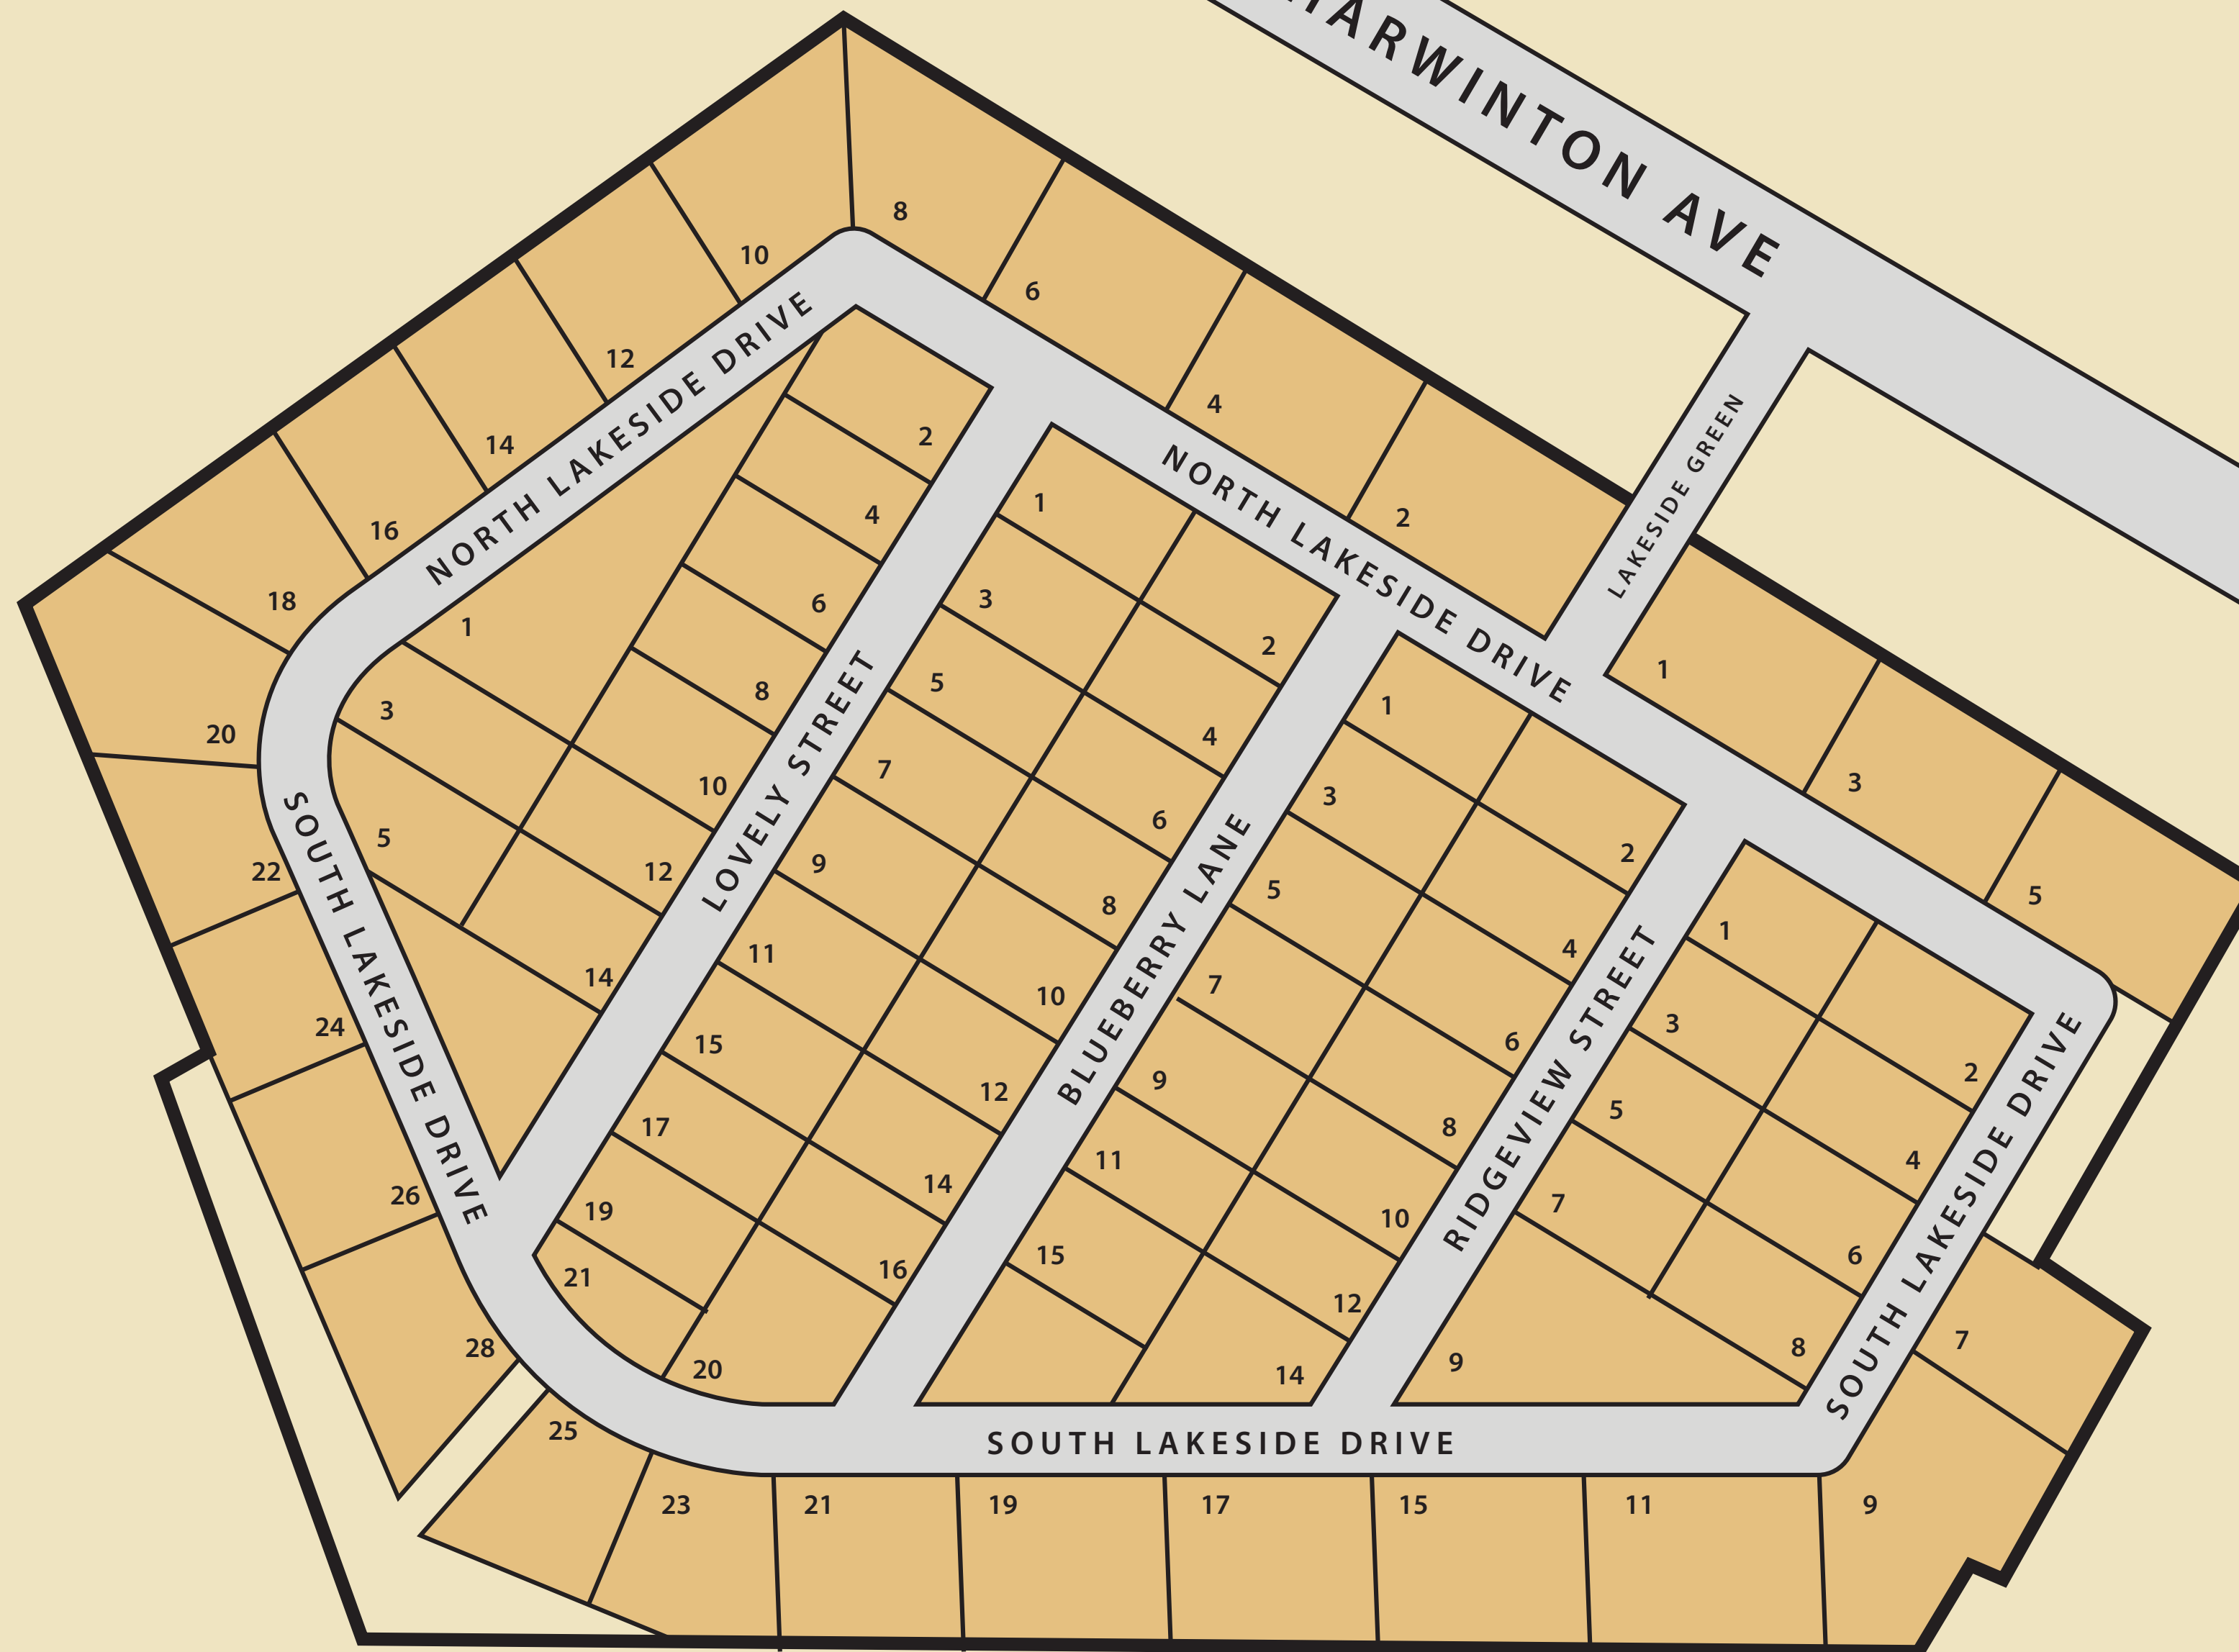

KIMANN DRIVE

HARWINTON AVE

LAKE WINFIELD

HOLT STREET

246 Redstone Street, Southington, CT 06489
(860) 793-0281 - lakesideofterryville.com