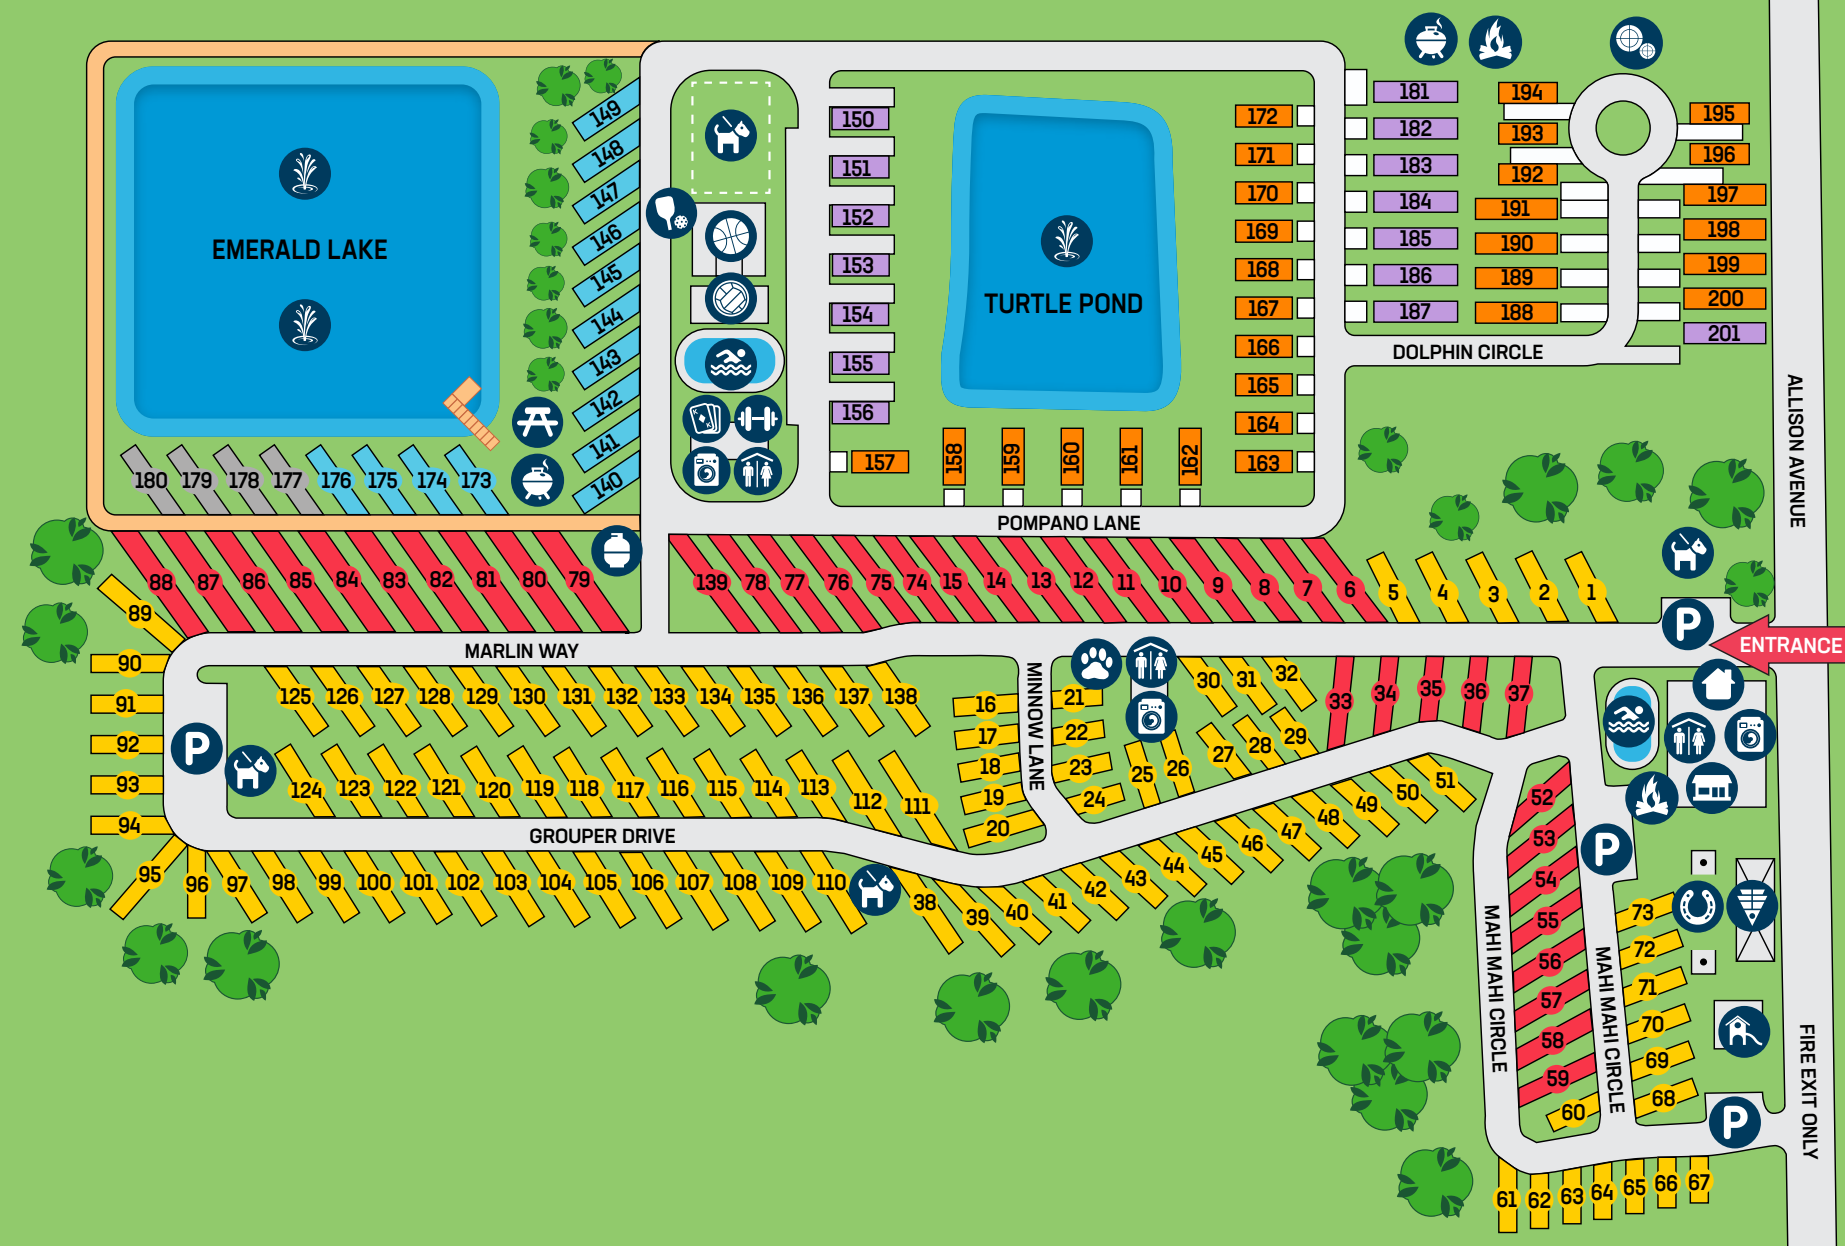

All Age Resort
Year Round

Office Hours

January - December
Monday - Sunday: 9 a.m. - 5 p.m.

Check-In | Out Times

RV Sites:
Check-in: 1 p.m. | Check-out: 11 a.m.

Vacation Rentals:
Check-in: 3 p.m. | Check-out: 11 a.m.

Site #

WiFi Password

1957 Allison Avenue
Panama City Beach, FL 32407
(850) 235-0924
rvresort.com

For emergencies dial 911

Amenities

Basketball	Clubhouse	Group Picnic Area	Pickle Ball	Sun Homes	Loft Home
Bath House	Dog Spa	Horseshoes	Playground	Back-In Sites	Sun Homes (with MC Pads)
BBQ	Fire Pit	Laundry	Pool	Pull-Thru Sites	
Bocce Ball	Fitness Center	Office	Propane	Pull-In Sites (Motor Coach)	
	Fountain	Parking	Shuffleboard	Premium Sites (5th Wheels, Travel Trailers only)	
	Game Room	Pet Area	Volleyball		

Sun
RV RESORTS®
SunRVResorts.com

Share the **SUN**
Referral Program

REFER YOUR FRIENDS & FAMILY
EARN YOUR REWARD

ReferSun.com

*See website for program details.