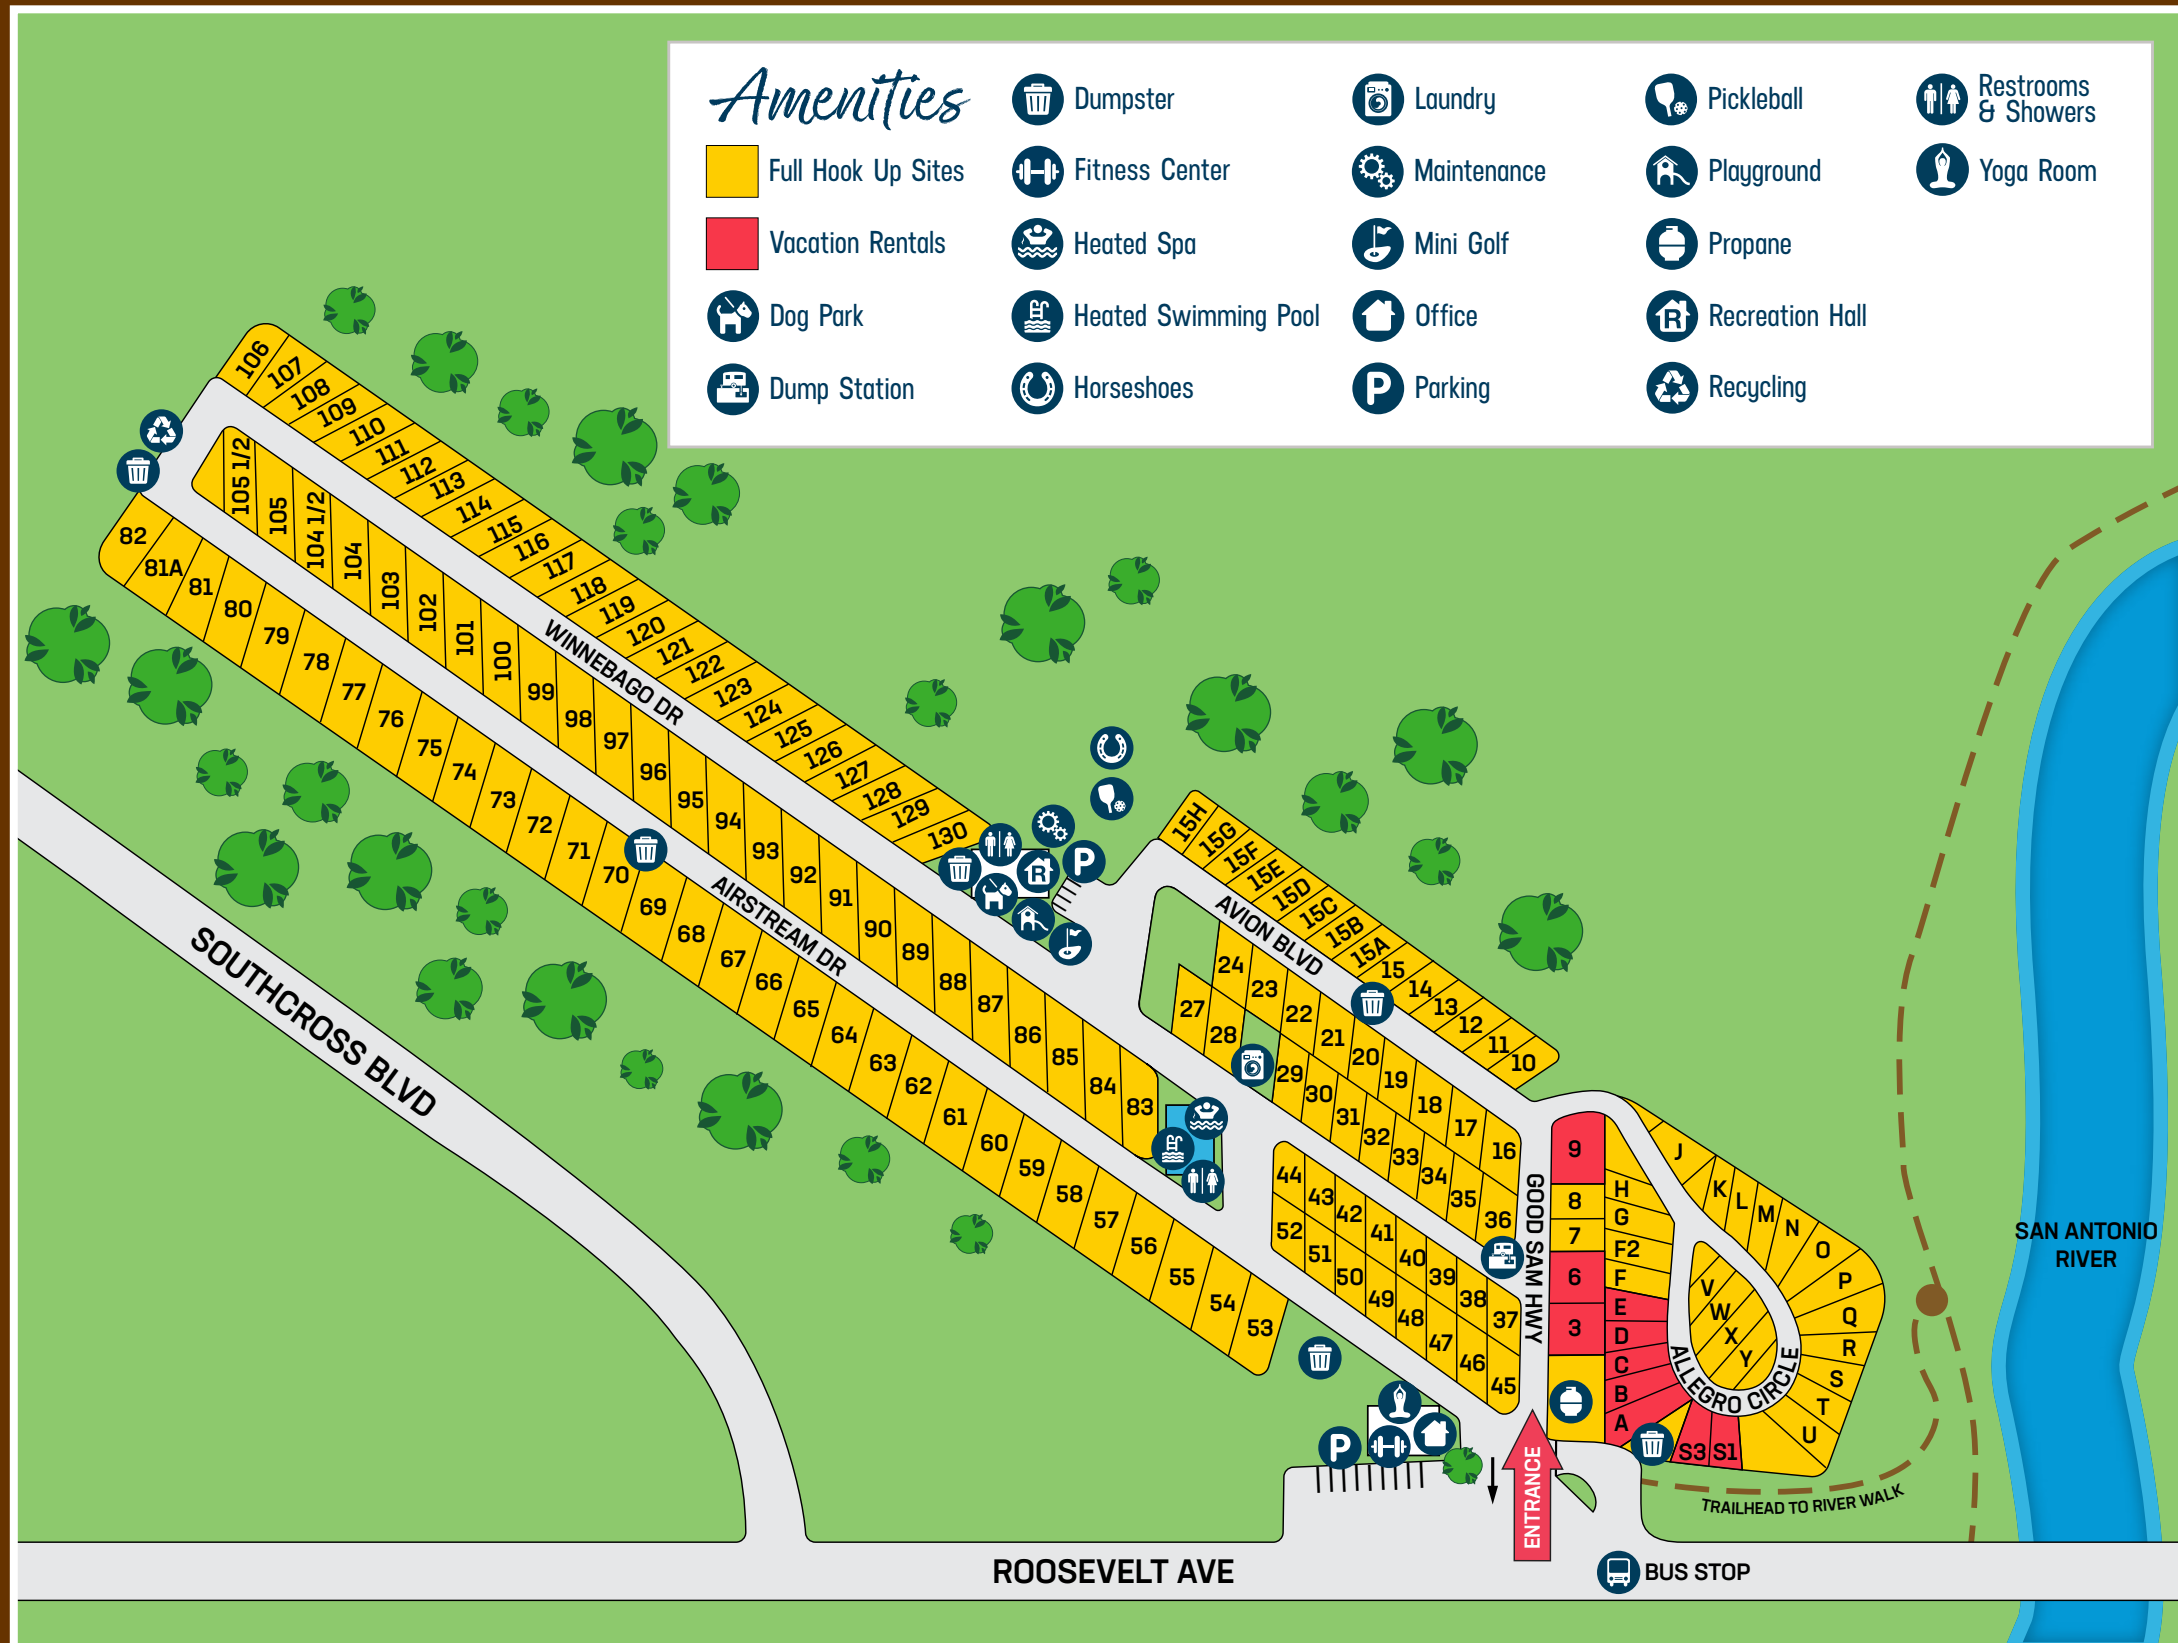

All Age Resort  
Year Round

**Office Hours**

**January - December**  
Monday - Saturday: 8 a.m. - 5:30 p.m.  
Sunday: 9 a.m. - 5 p.m.

**Check-In | Out Times**

**RV Sites:**  
Check-in: 1 p.m. | Check-out: 11 a.m.

**Vacation Rentals:**  
Check-in: 3 p.m. | Check-out: 11 a.m.

**Site #**

**WiFi Password**

2617 Roosevelt Avenue  
San Antonio, TX 78214  
**(210) 532-8310**  
travelersworldrvresort.com

*For emergencies dial 911*