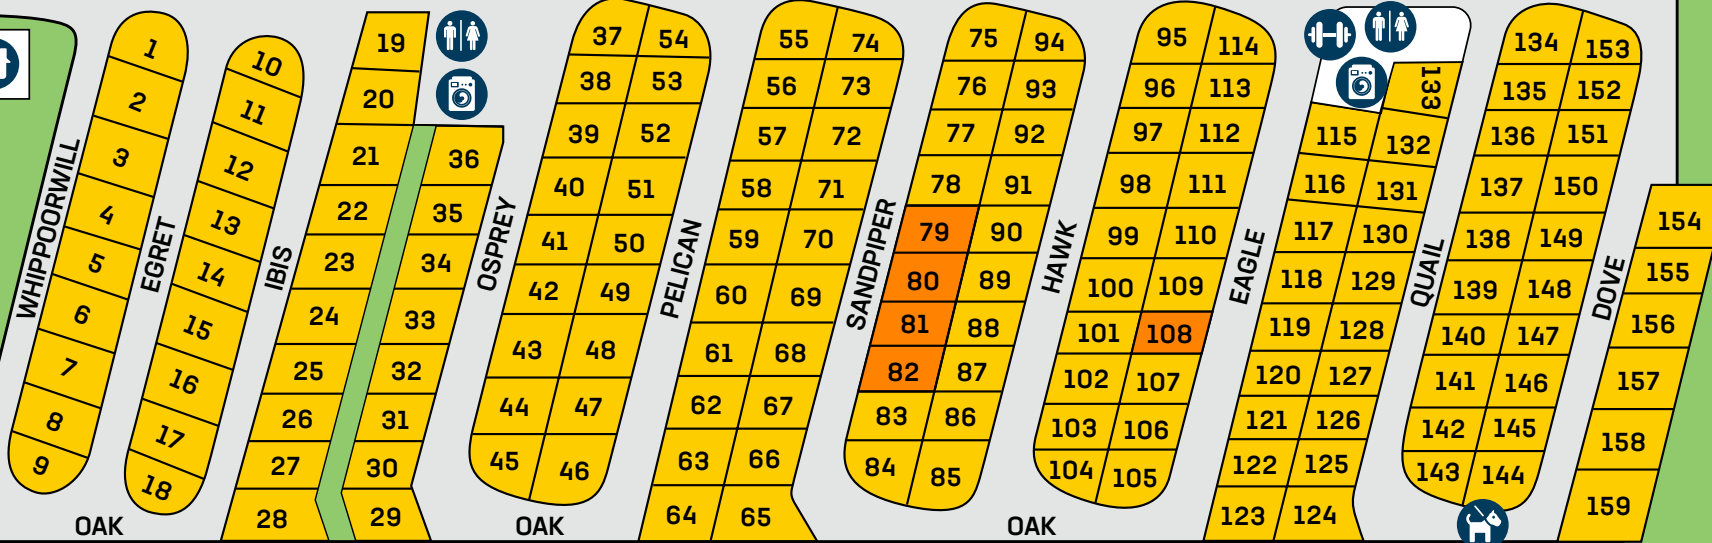

Sun
RV RESORTS®
SunRVResorts.com

Share
the **SUN**
Referral Program

REFER YOUR FRIENDS & FAMILY
EARN YOUR REWARD

ReferSun.com

*See website for program details.

Office Hours

October - April

Monday - Saturday: 9 a.m. - 5 p.m.
Sunday: 10 a.m. - 2 p.m.

May - September

Monday - Saturday: 9 a.m. - 5 p.m.
Sunday: Closed

Check-in | Out Times

RV Sites:

Check-in: 2 p.m. | Check-out: 11 a.m.

Vacation Rentals:

Check-in: 4 p.m. | Check-out: 11 a.m.

Site #

WiFi Password

2920 Alternate 19
Dunedin, FL 34698
(727) 784-3719
dunedinrvpark.com

For emergencies dial 911