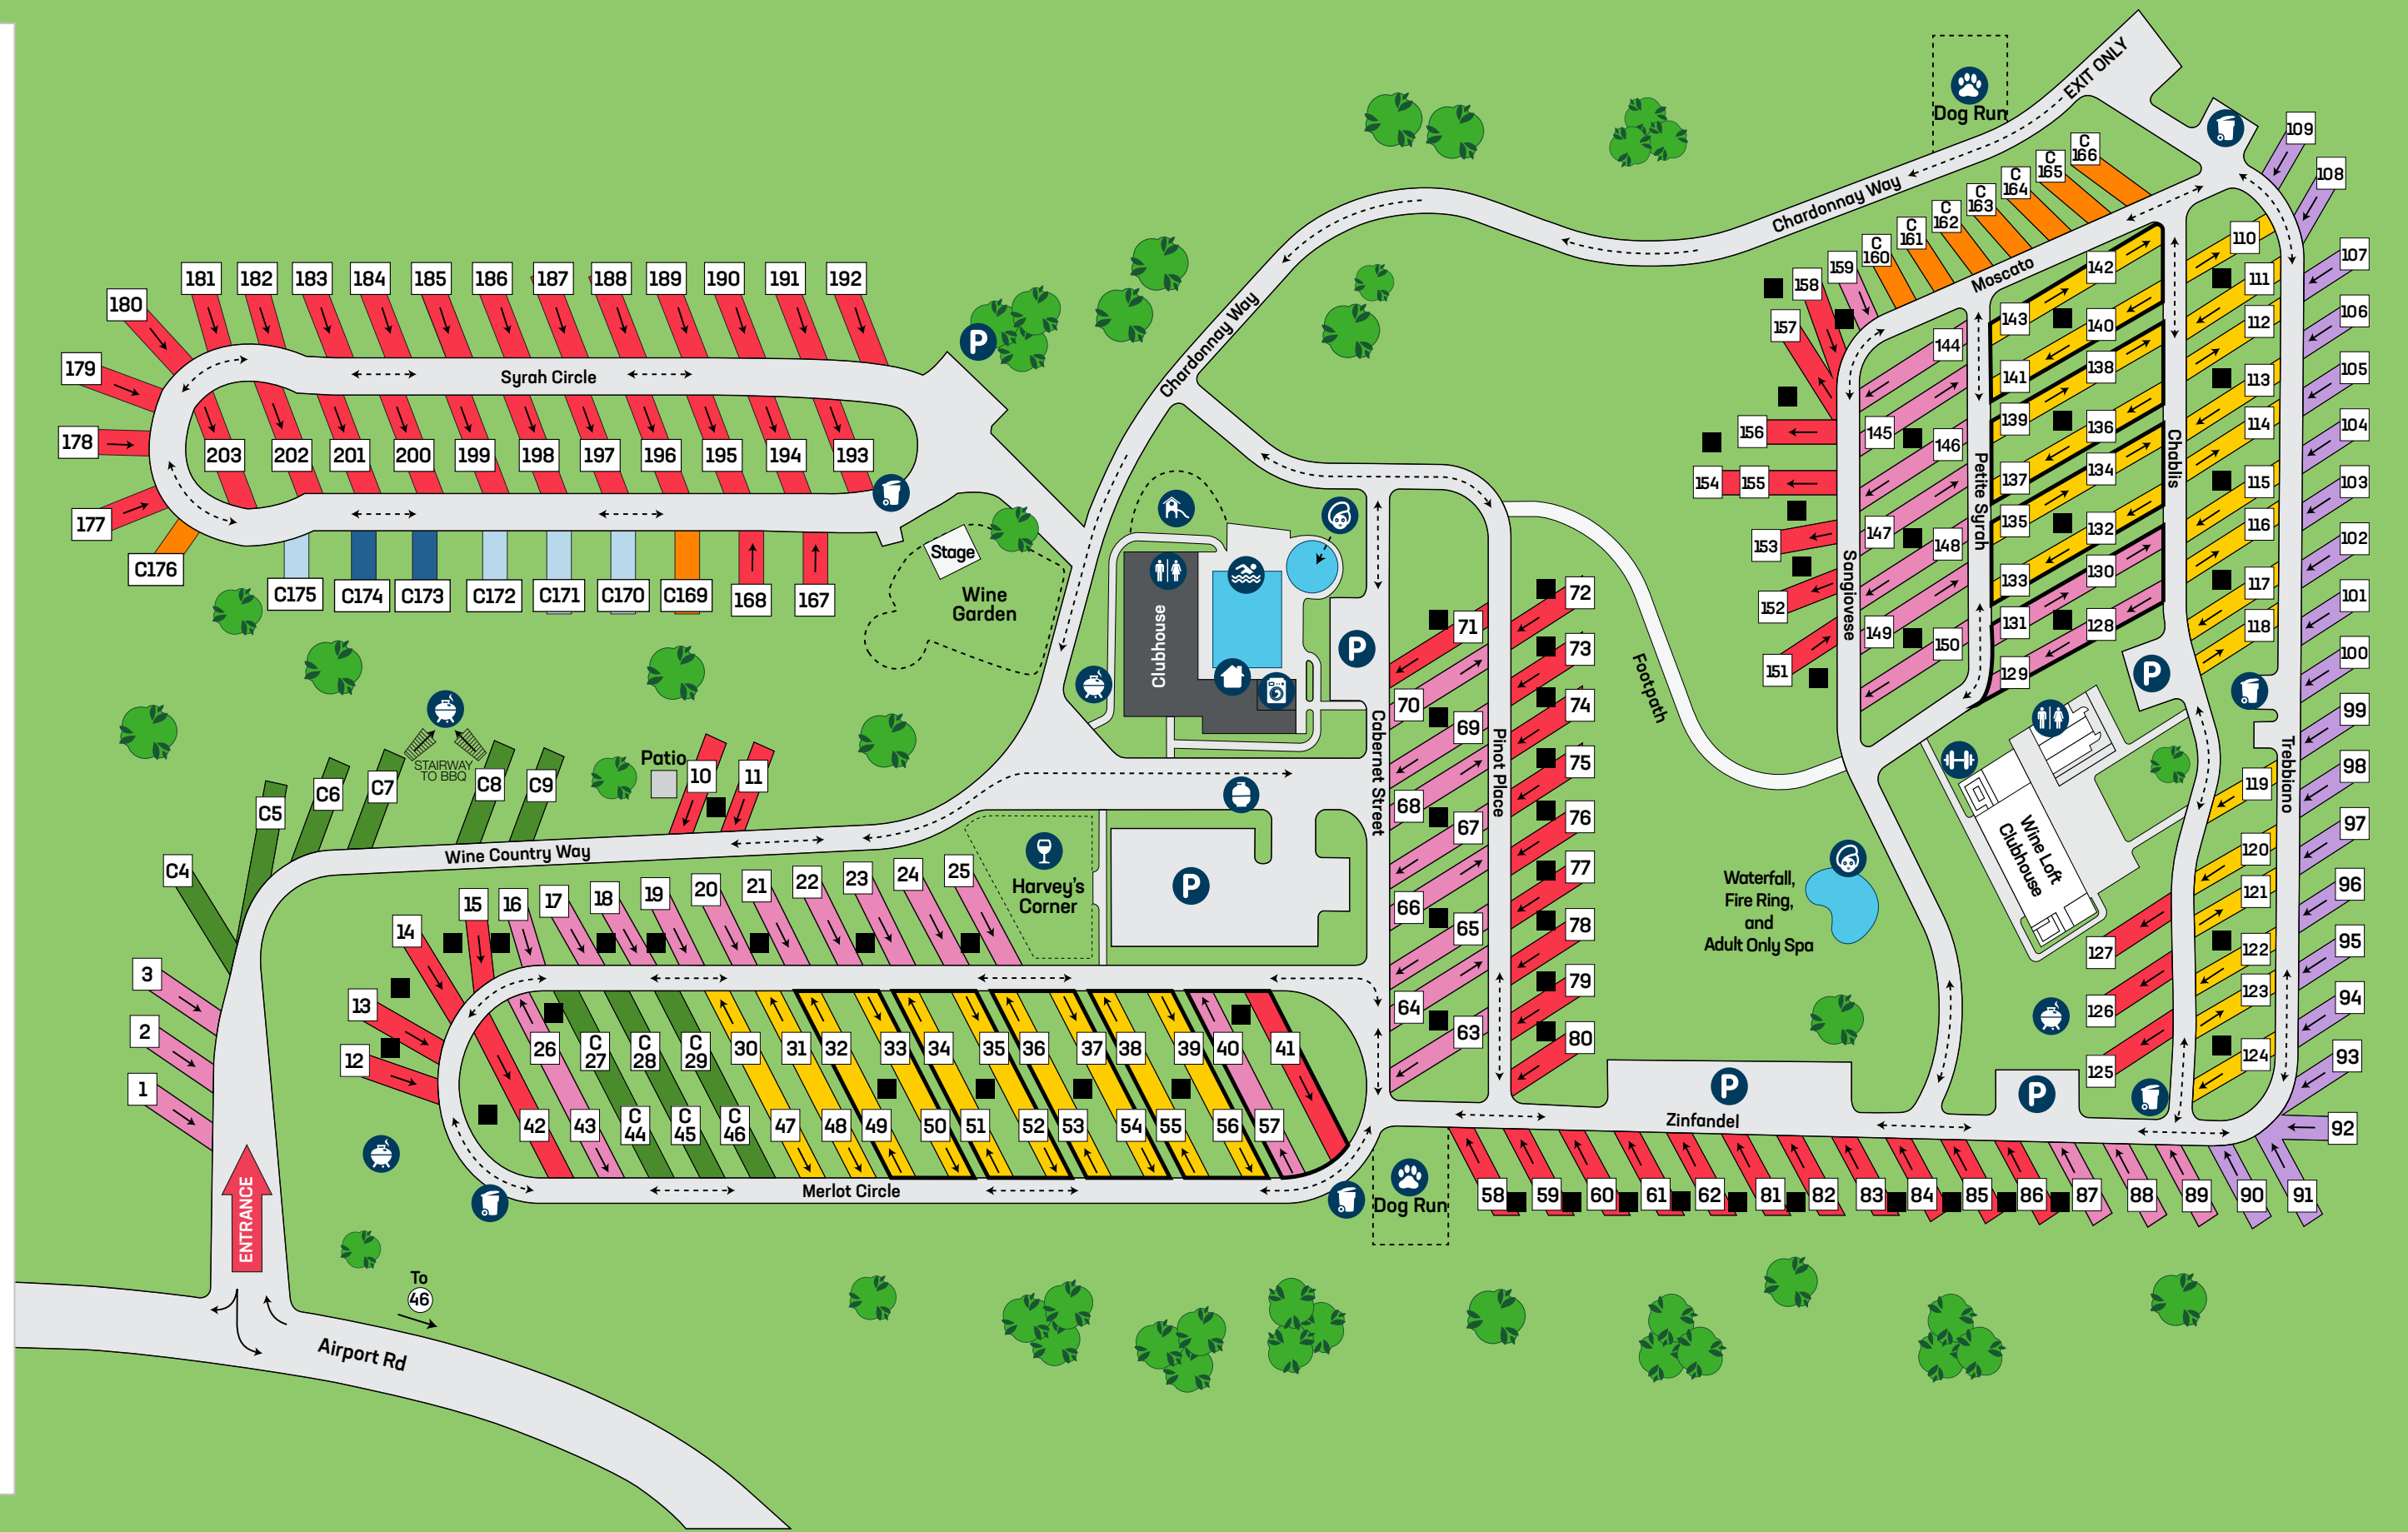

REFER YOUR FRIENDS & FAMILY
EARN YOUR REWARD

ReferSun.com

*See website for program details.

SunRVResorts.com

Amenities

- BBQ Pit Area
- Fire Ring
- Fitness Center
- Laundry
- Dog Park
- Office
- Parking
- Playground
- Pool
- Propane
- Restrooms
- Small BBQ
- Spa
- Trash Container
- Harveys Corner: Outdoor Beer & Wine Bar
- Standard Site
- Premium Site
- Deluxe Site
- Economy Site
- Premium Chalet
- Premium Cottage [1 Bedroom]
- Premium Cottage [2 Bedroom]
- Premium Cottage [2 Bedroom w/ Bunk]
- Group Site

All Age Resort
Year Round

Office Hours

April 1 - October 31

Sunday - Wednesday: 8 a.m. - 5 p.m.
Thursday - Saturday: 8 a.m. - 7 p.m.

November 1 - March 31

Monday - Sunday: 8 a.m. - 5 p.m.

Pool/Spa Hours

Open Daily
9 a.m. - 10 p.m.

Check-In | Out Times

RV Sites:
Check-in: 2 p.m. | Check-out: 12 p.m.

Vacation Rentals:
Check-in: 3 p.m. | Check-out: 11 a.m.

Propane Hours

Open Daily
10 a.m. - 12 p.m.
2 p.m. - 4 p.m.

Site

2500 Airport Road
Paso Robles, CA 93446
(888) 418-6026
winecountryrvresort.com

For emergencies dial 911