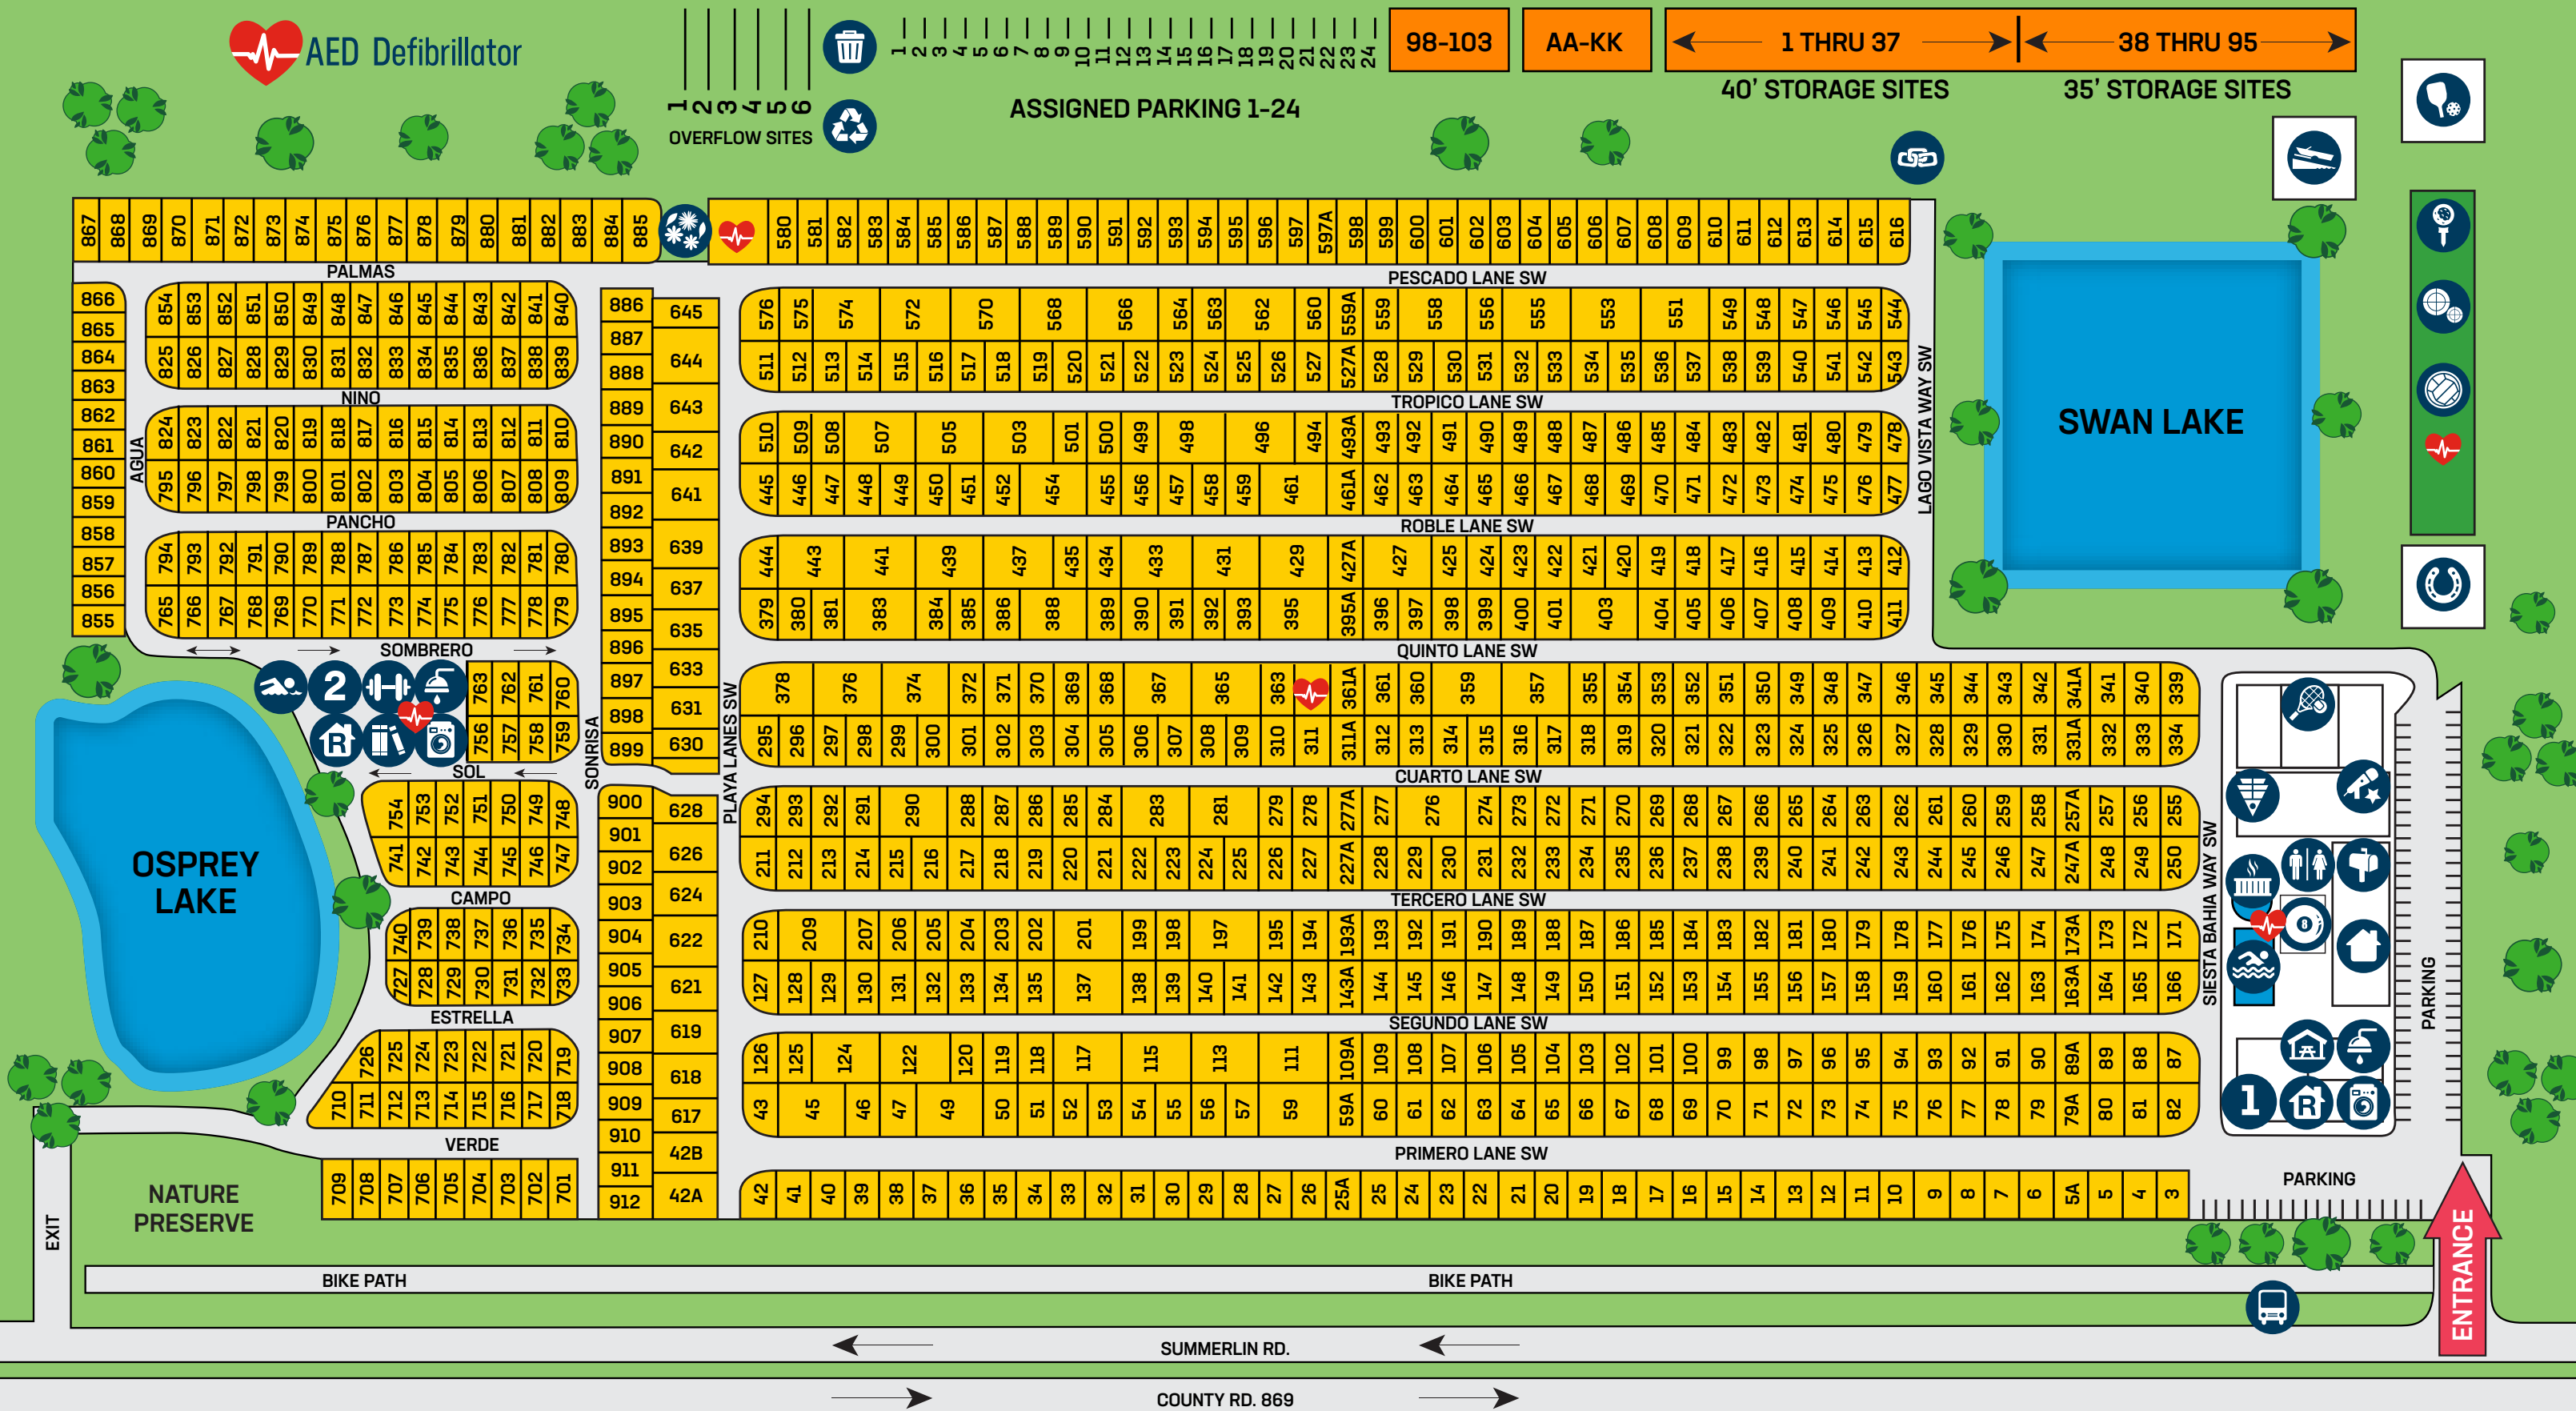

**Check-In | Out Times**

**RV Sites:**  
Check-in: Noon | Check-out: 11 a.m.

**Vacation Rentals:**  
Check-in: 3 p.m. | Check-out: 10 a.m.

**WiFi Password**

19333 Summerlin Road  
Fort Myers FL 33908  
**(888) 316-5070**  
siestabay.com

For emergencies dial 911

**Site #**

Share the **SUN**  
Referral Program

REFER YOUR  
FRIENDS & FAMILY  
EARN YOUR REWARD

ReferSun.com

\*See website for program details.

*Amenities*

- Billiards
- Butterfly Garden
- Fitness Room
- Garbage
- Boat Wash
- Driving Range
- Horseshoes
- Library
- Bocce Ball
- Fiesta Room
- Hot Tub
- Mailbox
- Office/Sales/Activities
- Patio
- Pickleball
- Primero Hall
- Rec Hall
- Recycling
- Restroom
- RV/Boat Storage
- Showers
- Shuffleboard
- Sombbrero Hall
- Swimming Pool
- Tennis
- Volleyball