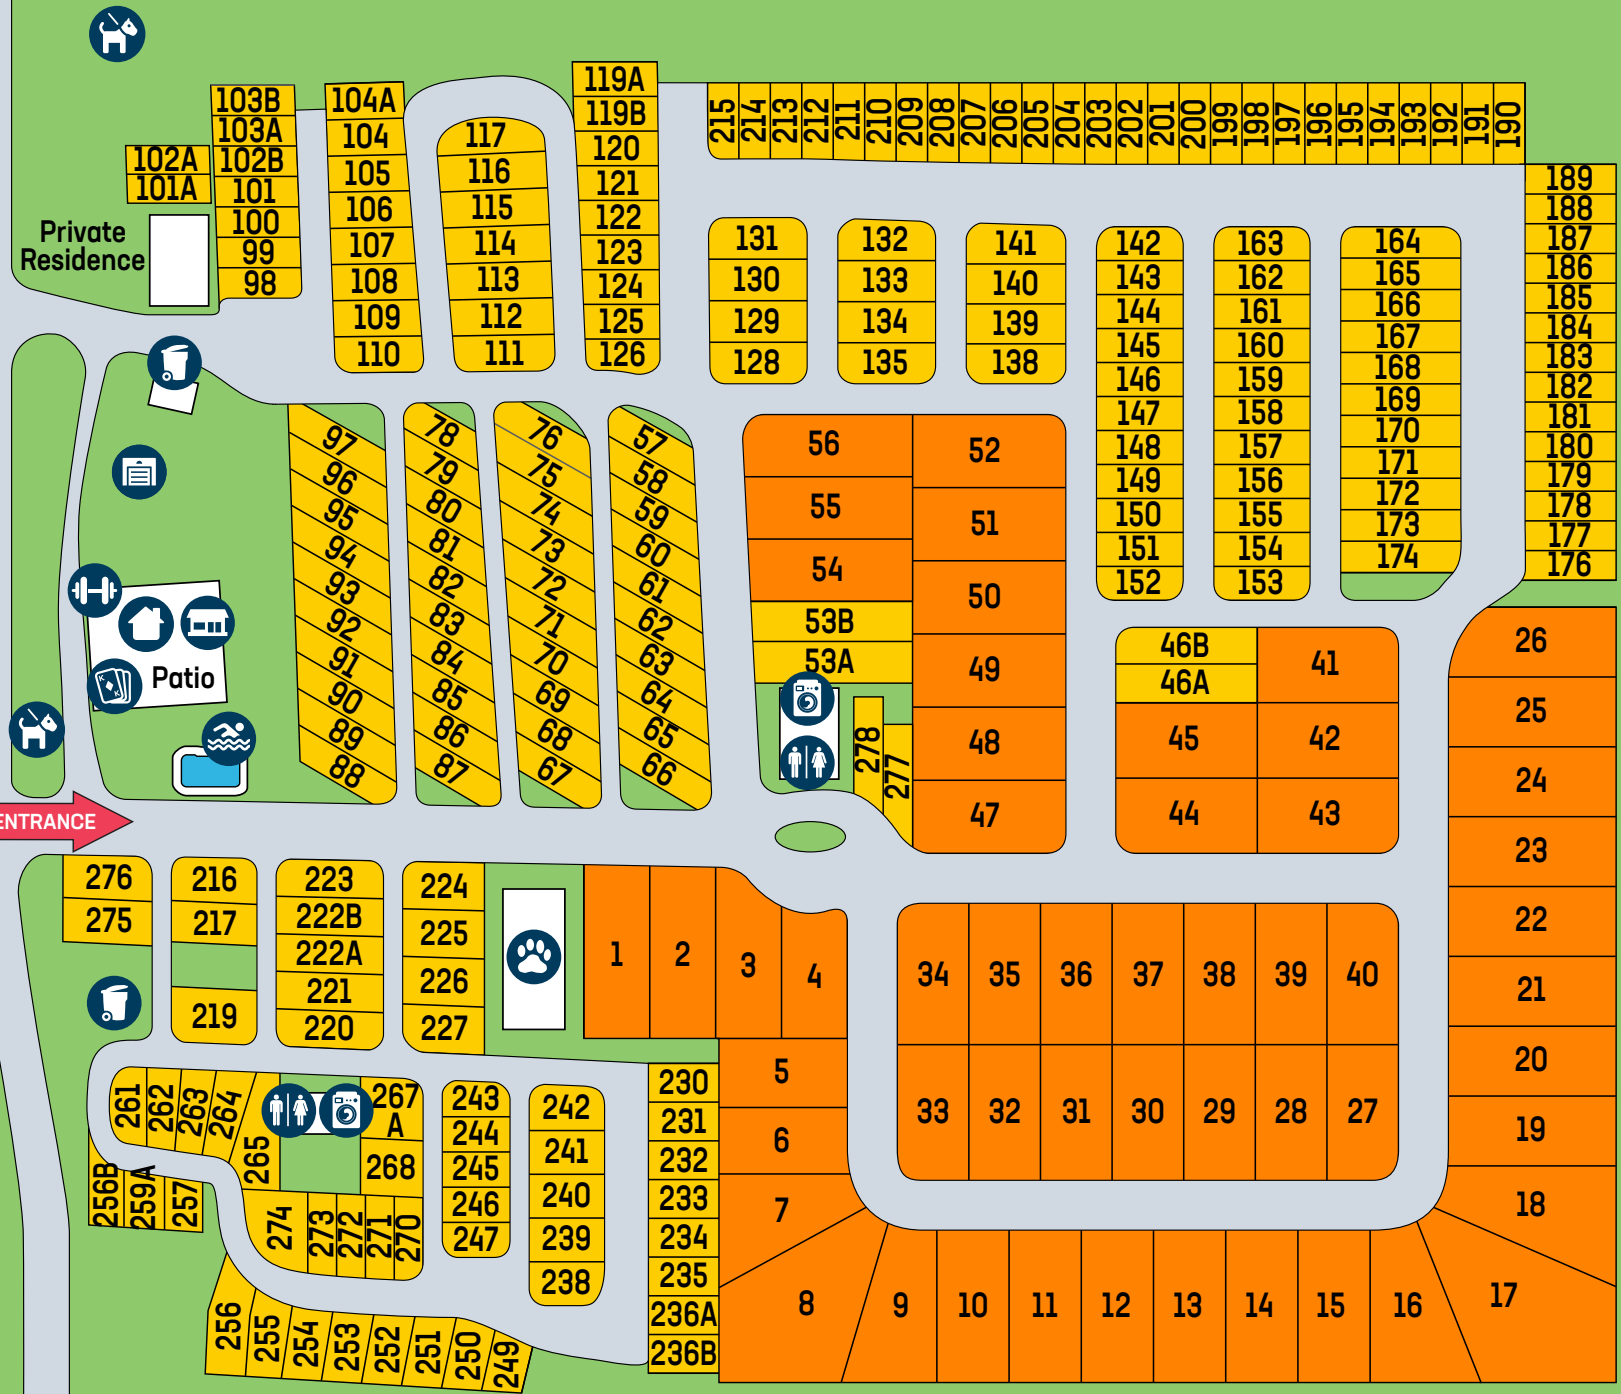

Amenities

-  Clubhouse
-  Laundry Room
-  Dog Park
-  Dog Walk Area
-  Dumpster
-  Fitness Facility
-  Game Room
-  Office
-  Showers & Restrooms
-  Swimming Pool
-  Trailer Storage
-  Wifi
-  RV Site
-  Mobile Home Sites

Sandy Lake Road

ENTRANCE

All Age Resort
Year Round

Office Hours

January - December
 Monday - Friday: 9 a.m. - 5 p.m.
 Saturday: 9 a.m. - 3 p.m.
 Sunday: Closed

Check-In | Out Times

RV Sites:
 Check-in: 2 p.m. | Check-out: 11 a.m.

Site #

WiFi Password

1915 Sandy Lake Road
 Carrollton, TX 75006
(972) 242-6808
 sandylakerv.com

For emergencies dial 911

REFER YOUR FRIENDS & FAMILY
EARN YOUR REWARD

ReferSun.com

**See website for program details.*