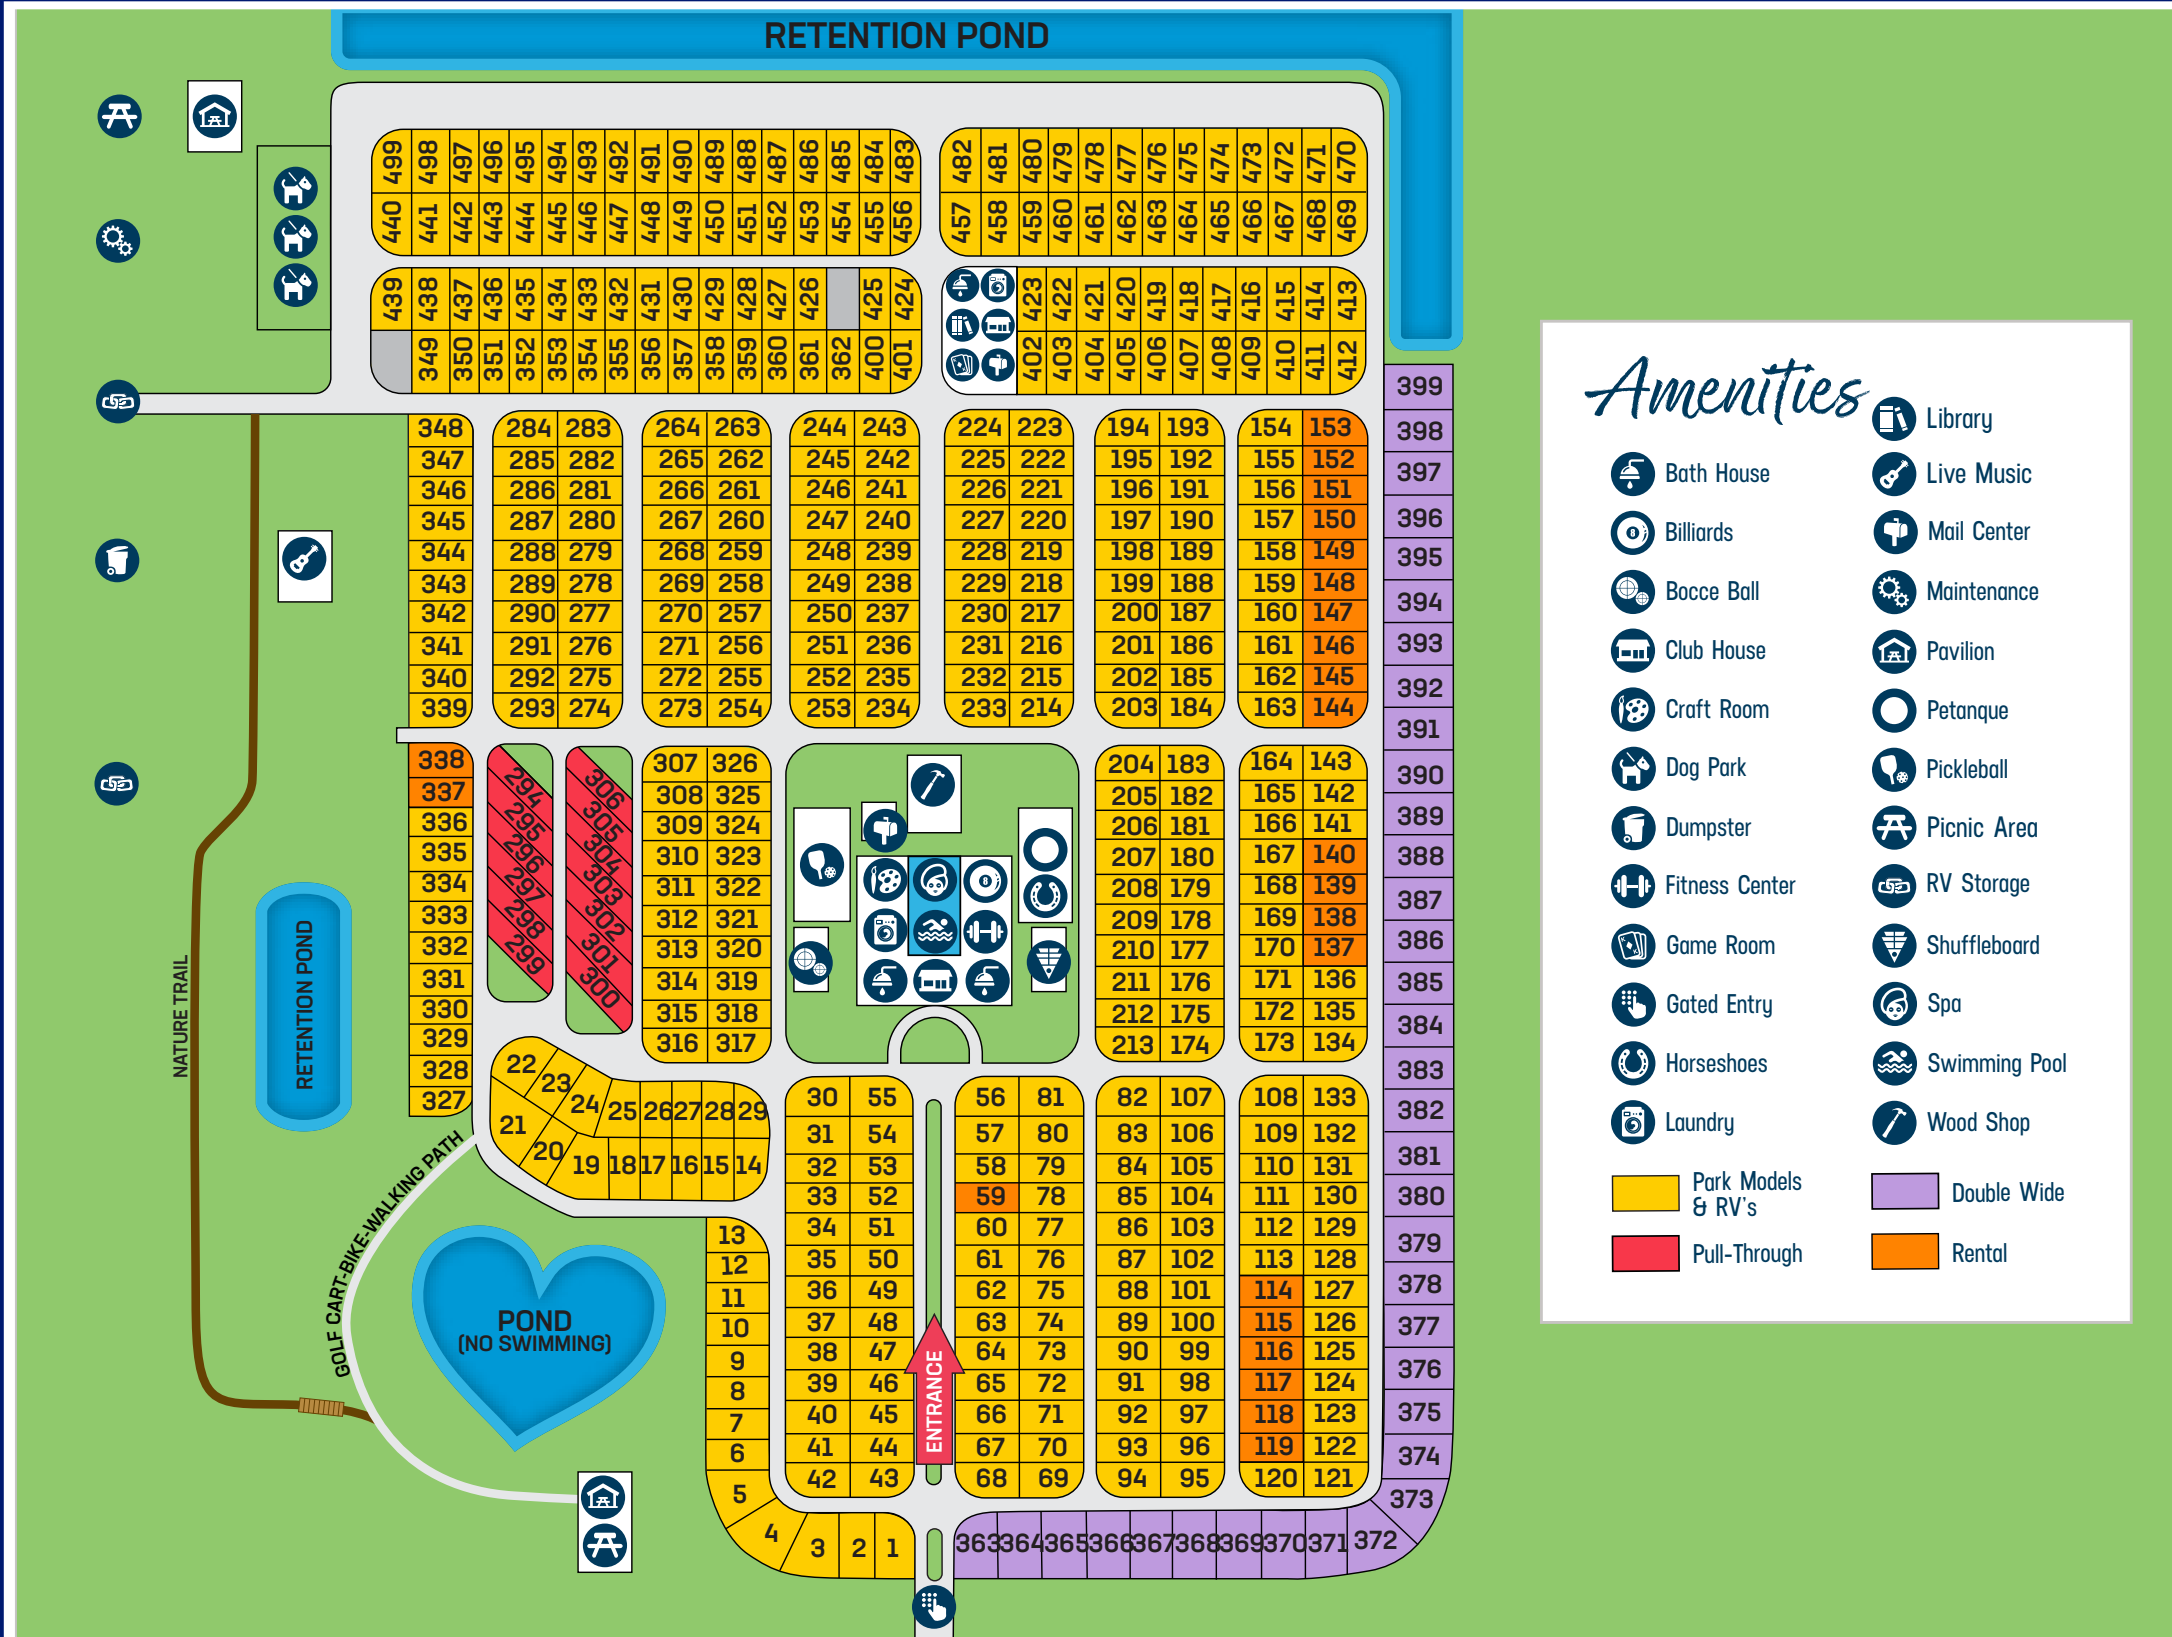

Check-In | Out Times

RV Sites:

Check-in: 2 p.m. | Check-out: 11 a.m.

Vacation Rentals:

Check-in: 4 p.m. | Check-out: 11 a.m.

Site #

WiFi Password

700 County Road 630A
Frostproof, FL 33843
(863) 635-7541
rainbowresort.com

For emergencies dial 911

Amenities

- Bath House
- Billiards
- Bocce Ball
- Club House
- Craft Room
- Dog Park
- Dumpster
- Fitness Center
- Game Room
- Gated Entry
- Horseshoes
- Laundry
- Library
- Live Music
- Mail Center
- Maintenance
- Pavilion
- Petanque
- Pickleball
- Picnic Area
- RV Storage
- Shuffleboard
- Spa
- Swimming Pool
- Wood Shop

Park Models & RV's
 Pull-Through
 Double Wide
 Rental