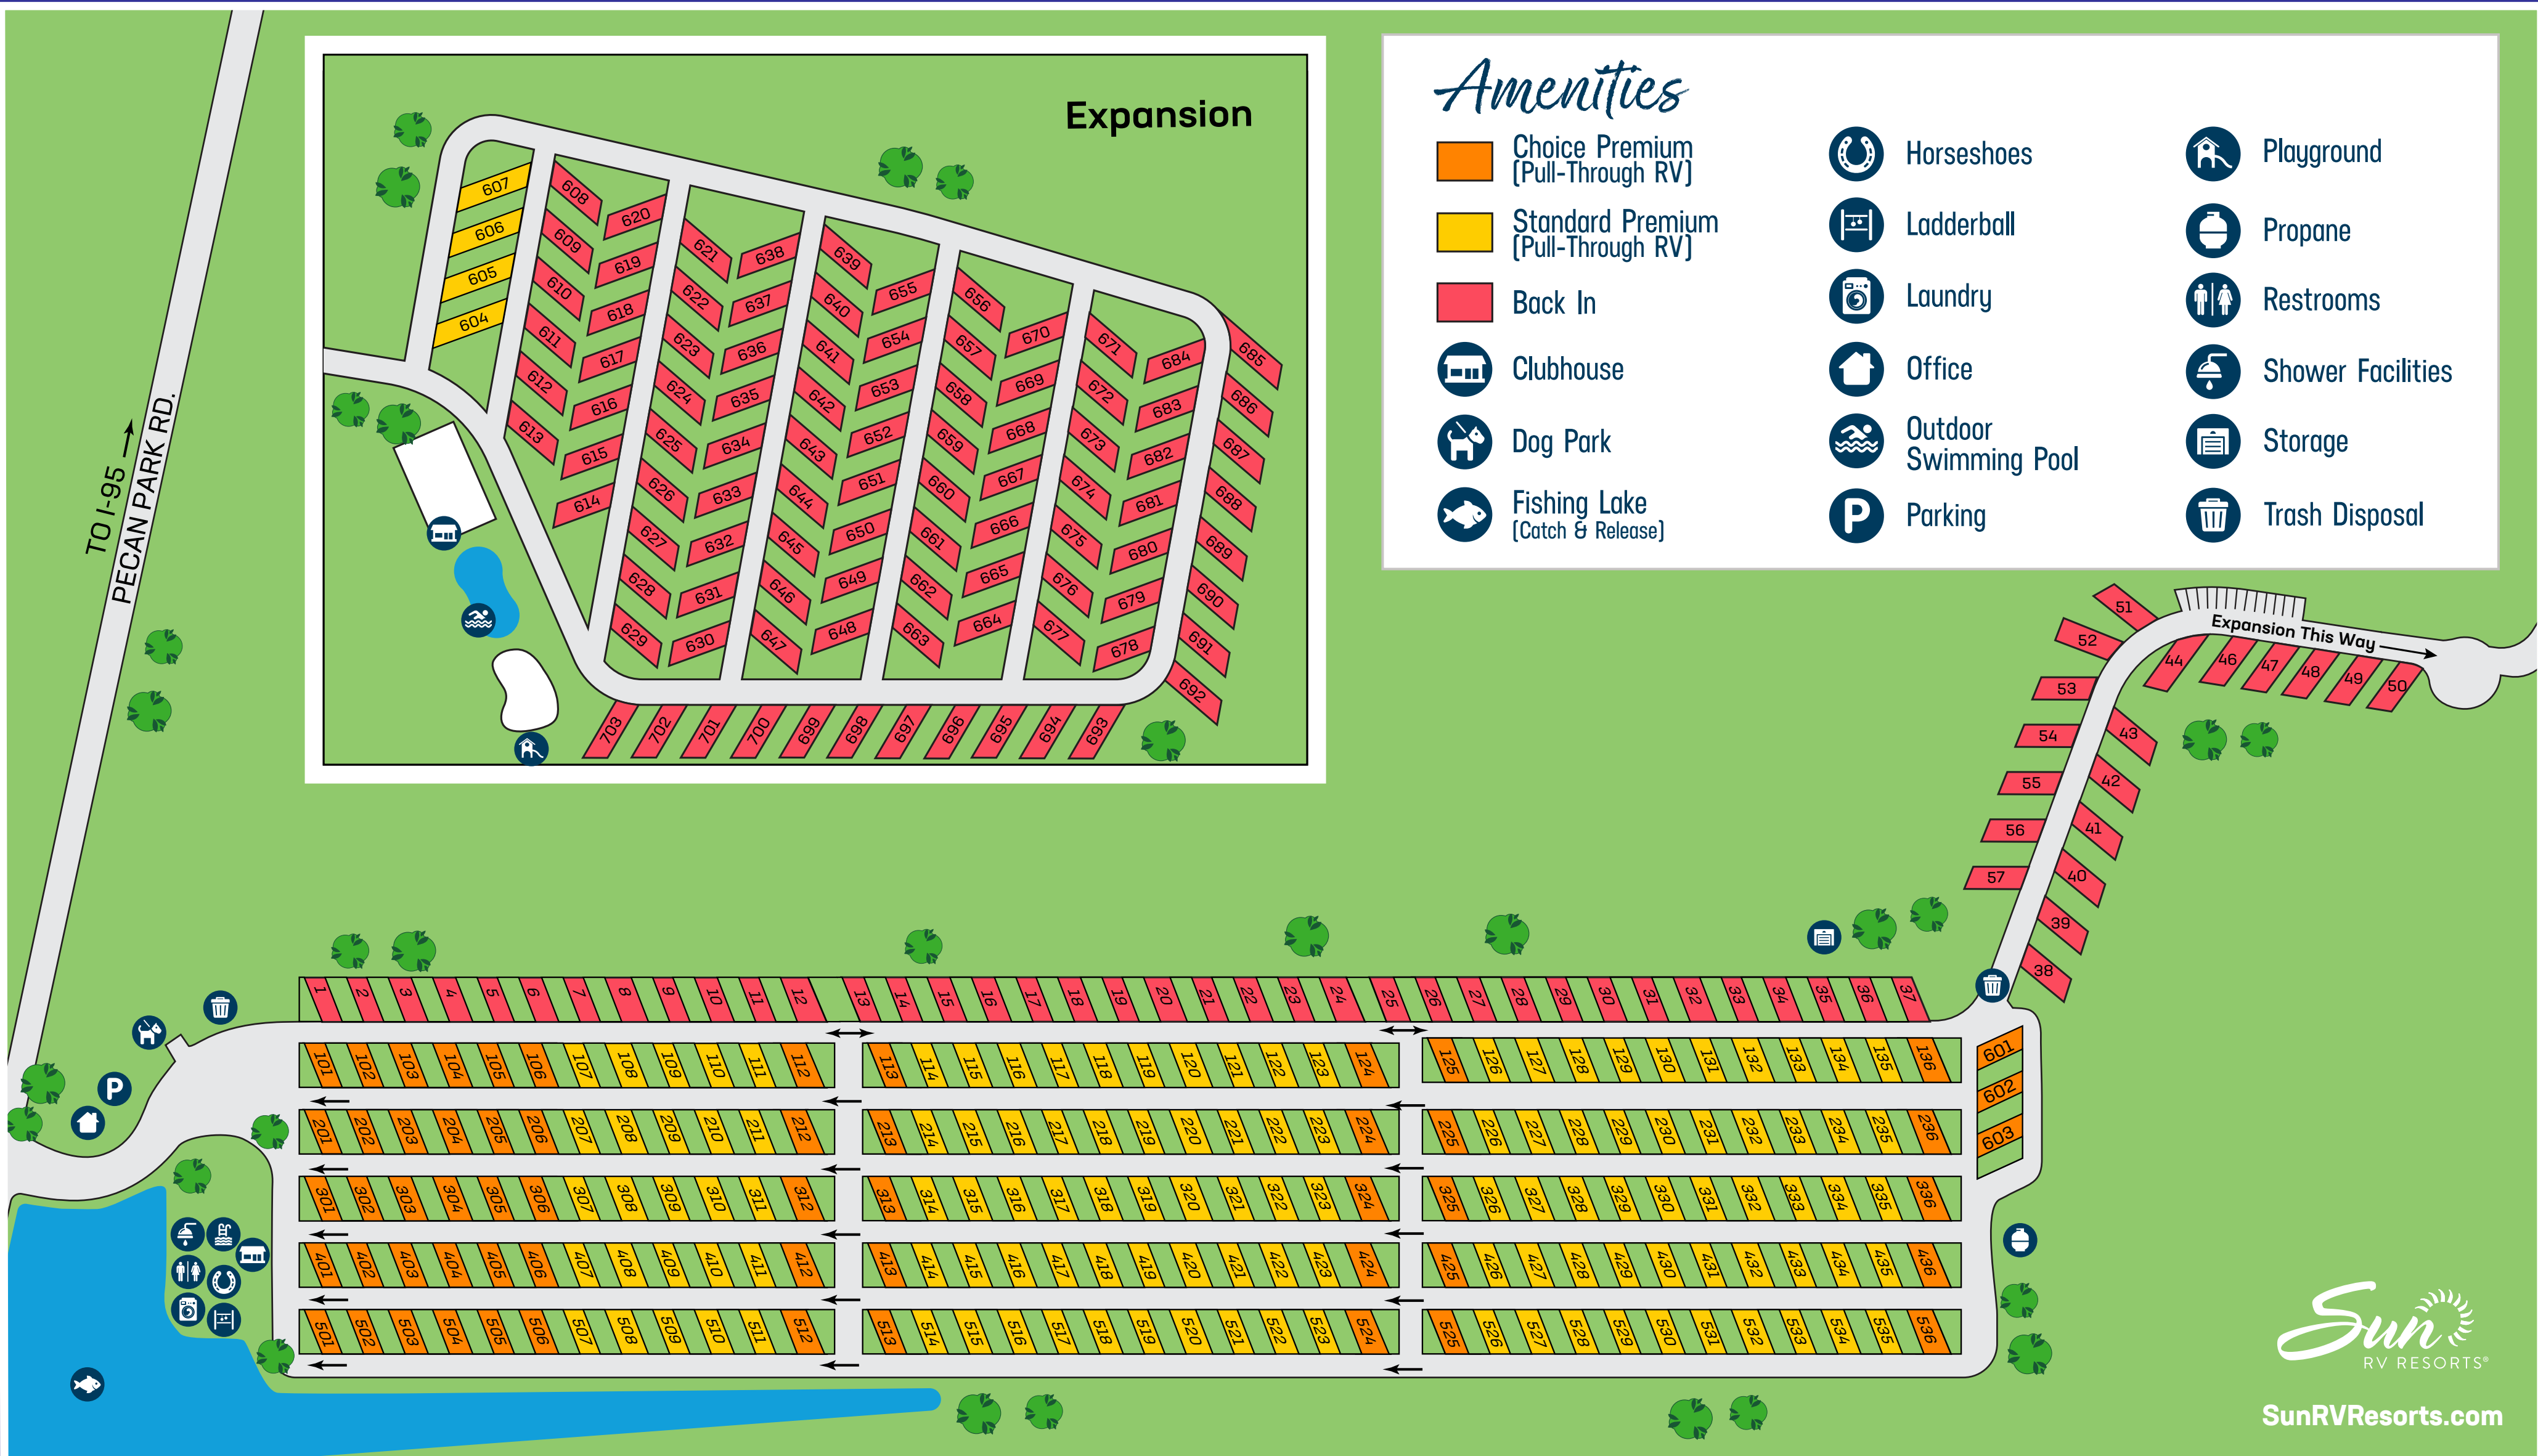

Check-In | Out Times

RV Sites:
Check-in: 1 p.m. | Check-out: 11 a.m.

650 Pecan Park Road
Jacksonville, FL 32218
(904) 751-6770
pecanparkrvresort.com

For emergencies dial 911

WiFi Password

Site #

Share the **SUN**
Referral Program

**REFER YOUR
FRIENDS & FAMILY
EARN YOUR REWARD**

ReferSun.com

*See website for program details.