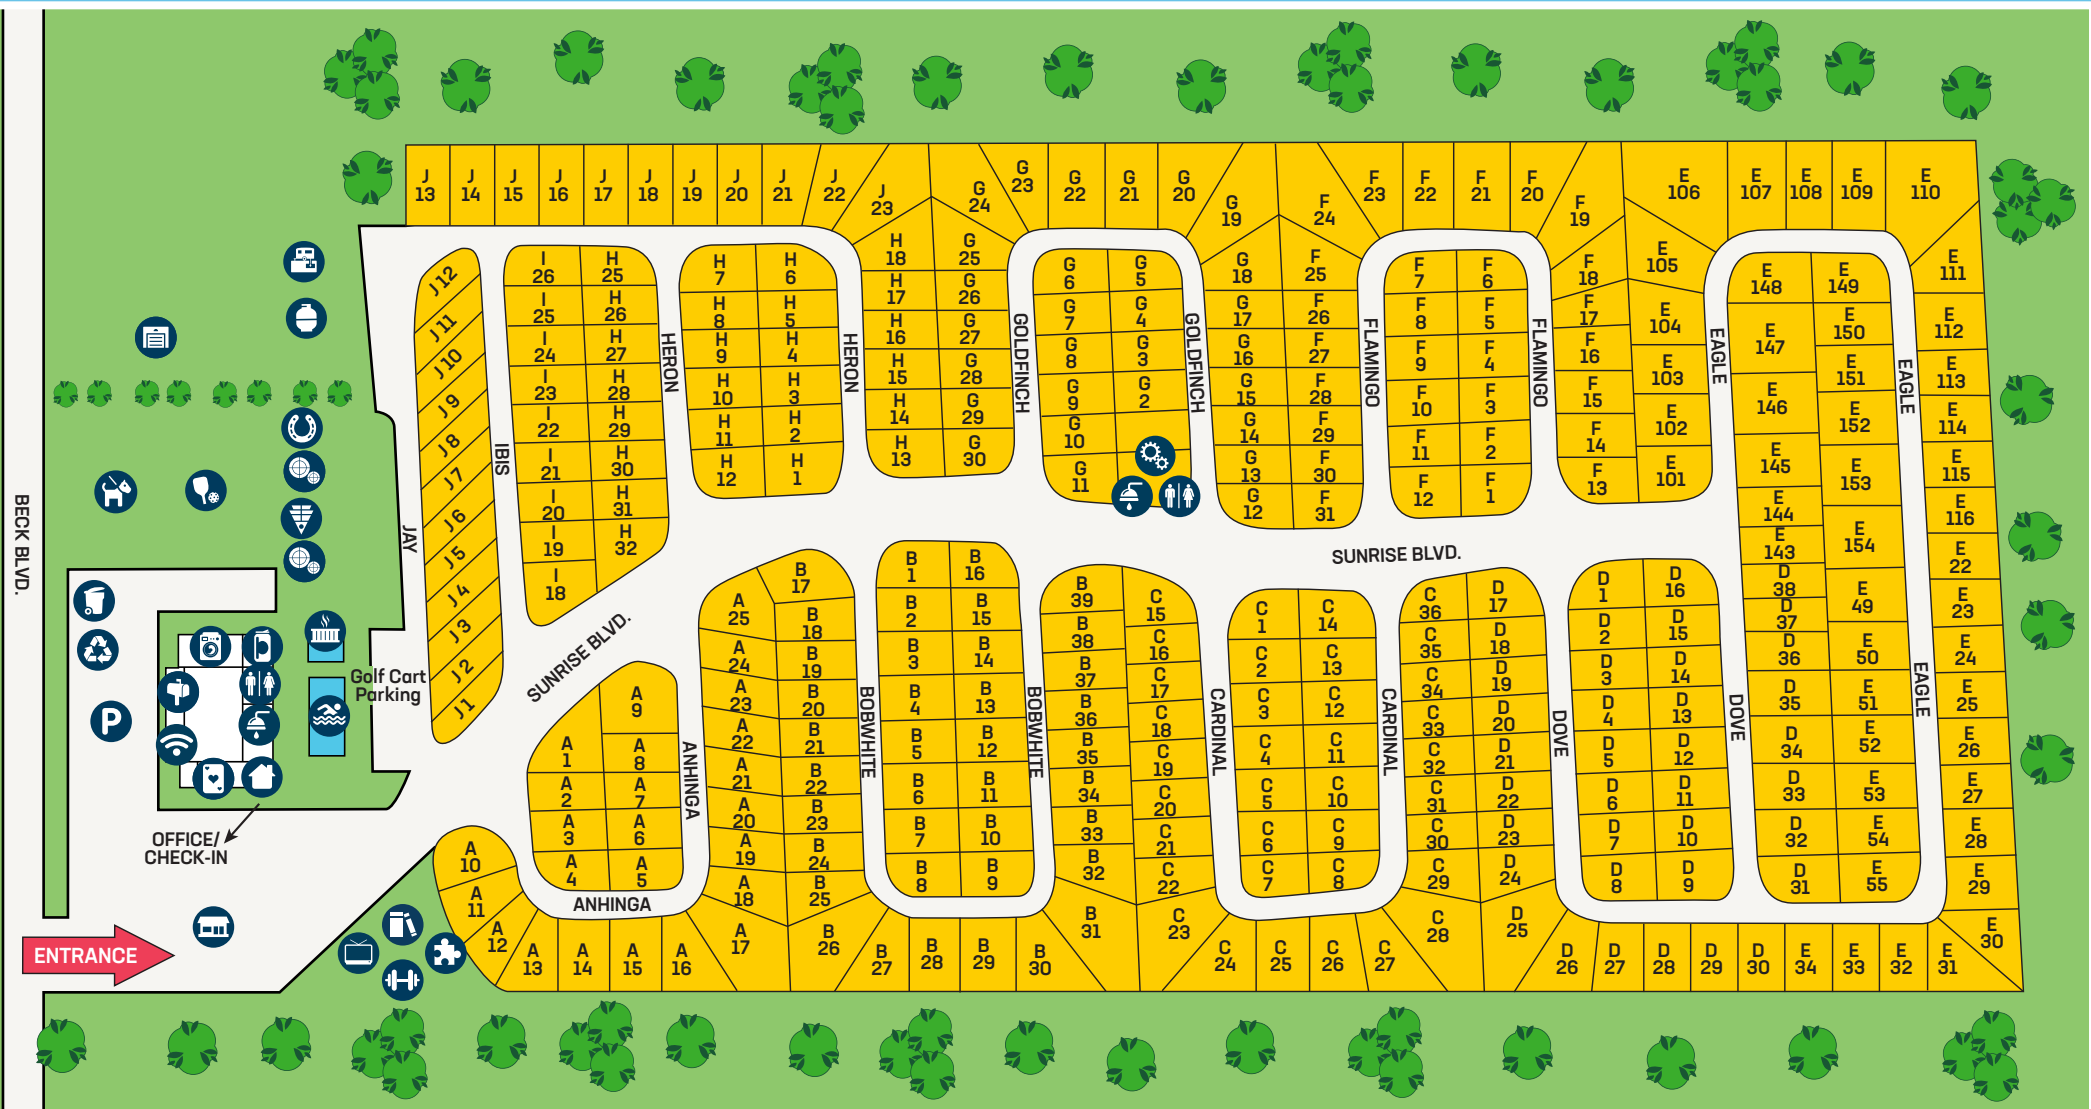

All Age Resort
Year Round

Office Hours

January - March

Monday - Friday: 9 a.m. - 5 p.m.
Saturday & Sunday: 11 a.m. - 2 p.m.

April - December

Monday - Friday: 9 a.m. - 5 p.m.
Saturday: 11 a.m. - 2 p.m.
Sunday: Closed

Check-In | Out Times

RV Sites:

Check-in: 11 a.m. | Check-out: 10 a.m.

Vacation Rentals:

Check-in: 3 p.m. | Check-out: 10 a.m.

Site #

WiFi Password

ENTRANCE

1. *Amenities*
2. Bocce
   - Card Room
   - Community Center
   - Dog Walk
   - Dumpster
   - Dump Station
   - Exercise Room
   - Horseshoes
   - Hot Tub
   - Laundry
   - Library
   - Mail
   - Maintenance
   - Parking
   - Petanque
   - Pickle Ball
   - Pool
   - Propane
   - Puzzle Room
   - Recycling
   - Restrooms
   - Shower
   - Shuffleboard
   - Soda Machine
   - Storage
   - TV Room
   - Welcome Center
   - Wifi

Share the **SUN** Referral Program

REFER YOUR FRIENDS & FAMILY
EARN YOUR REWARD

ReferSun.com

*See website for program details.

3180 Beck Boulevard
Naples, FL 34114
(239) 455-7275
clubnaplesrv.com

For emergencies dial 911