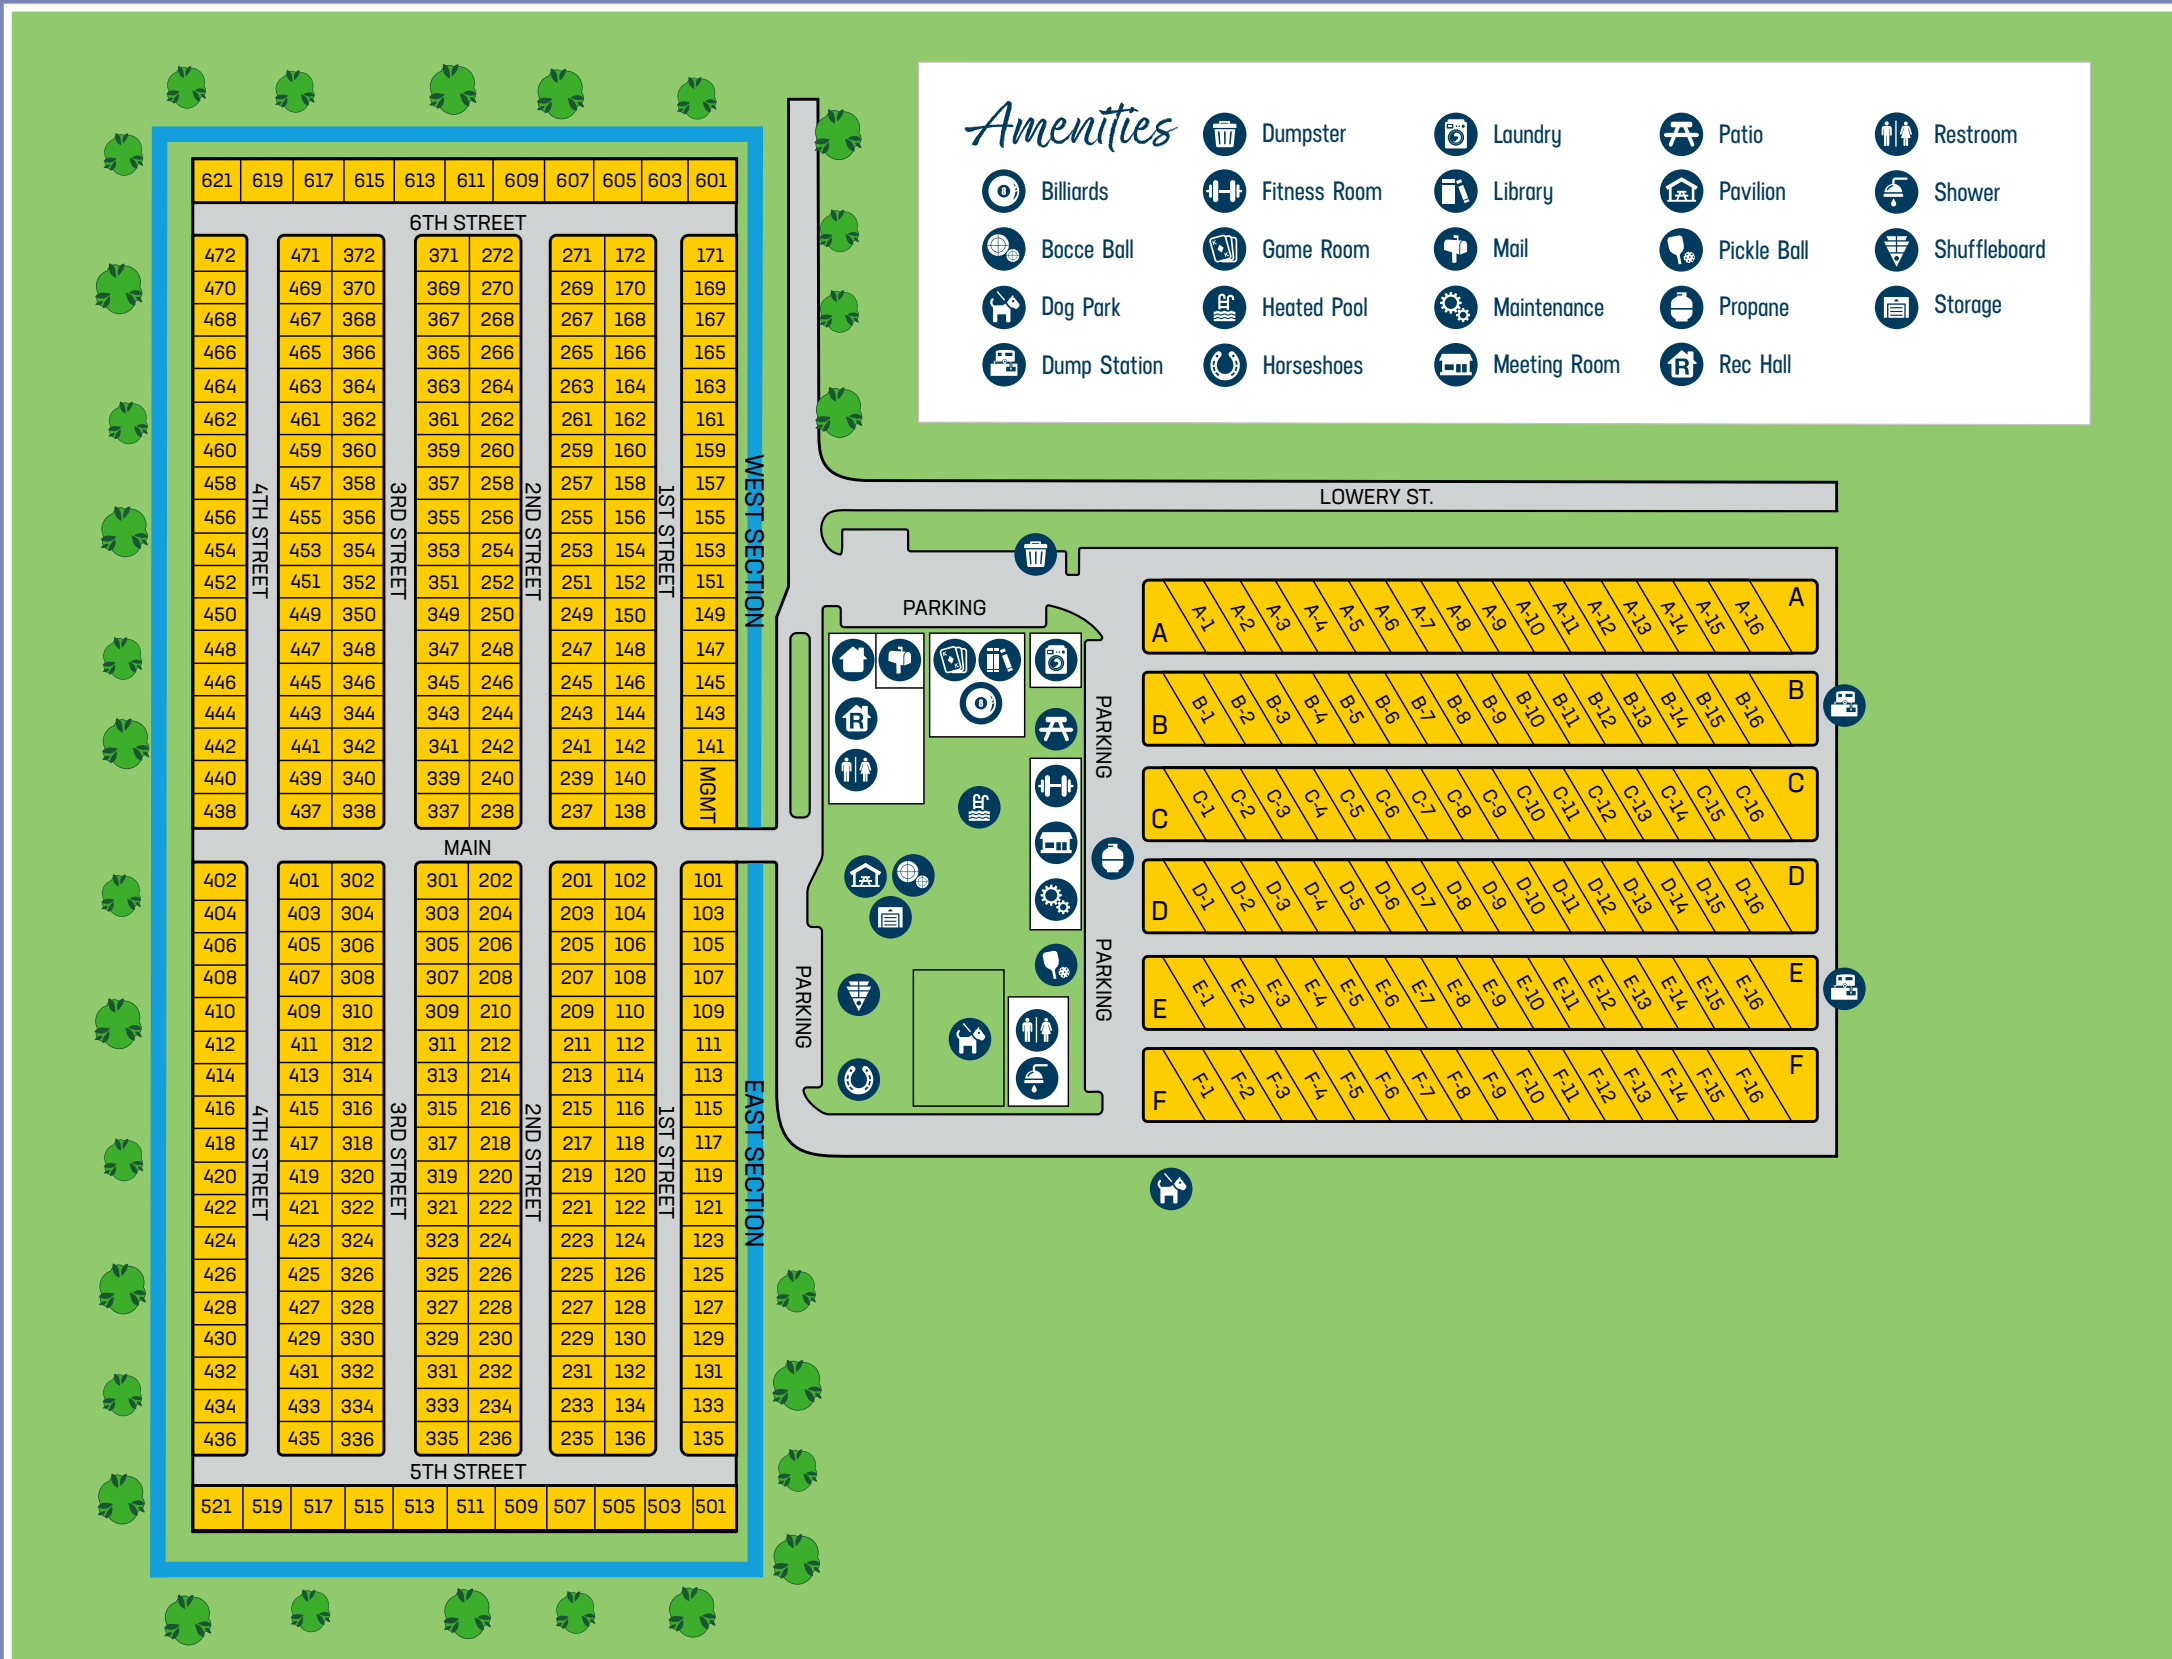

Vacation Rentals:
Check-in: 3 p.m. | Check-out: 11 a.m.

Site #

WiFi Password

6233 Lowery Street
Bushnell, FL 33513
(877) 411-6964
blueberryhillrvresort.com

For emergencies dial 911

Amenities

- Billiards
- Bocce Ball
- Dog Park
- Dump Station
- Dumpster
- Fitness Room
- Game Room
- Heated Pool
- Horseshoes
- Laundry
- Library
- Mail
- Maintenance
- Meeting Room
- Patio
- Pavilion
- Pickle Ball
- Propane
- Rec Hall
- Restroom
- Shower
- Shuffleboard
- Storage