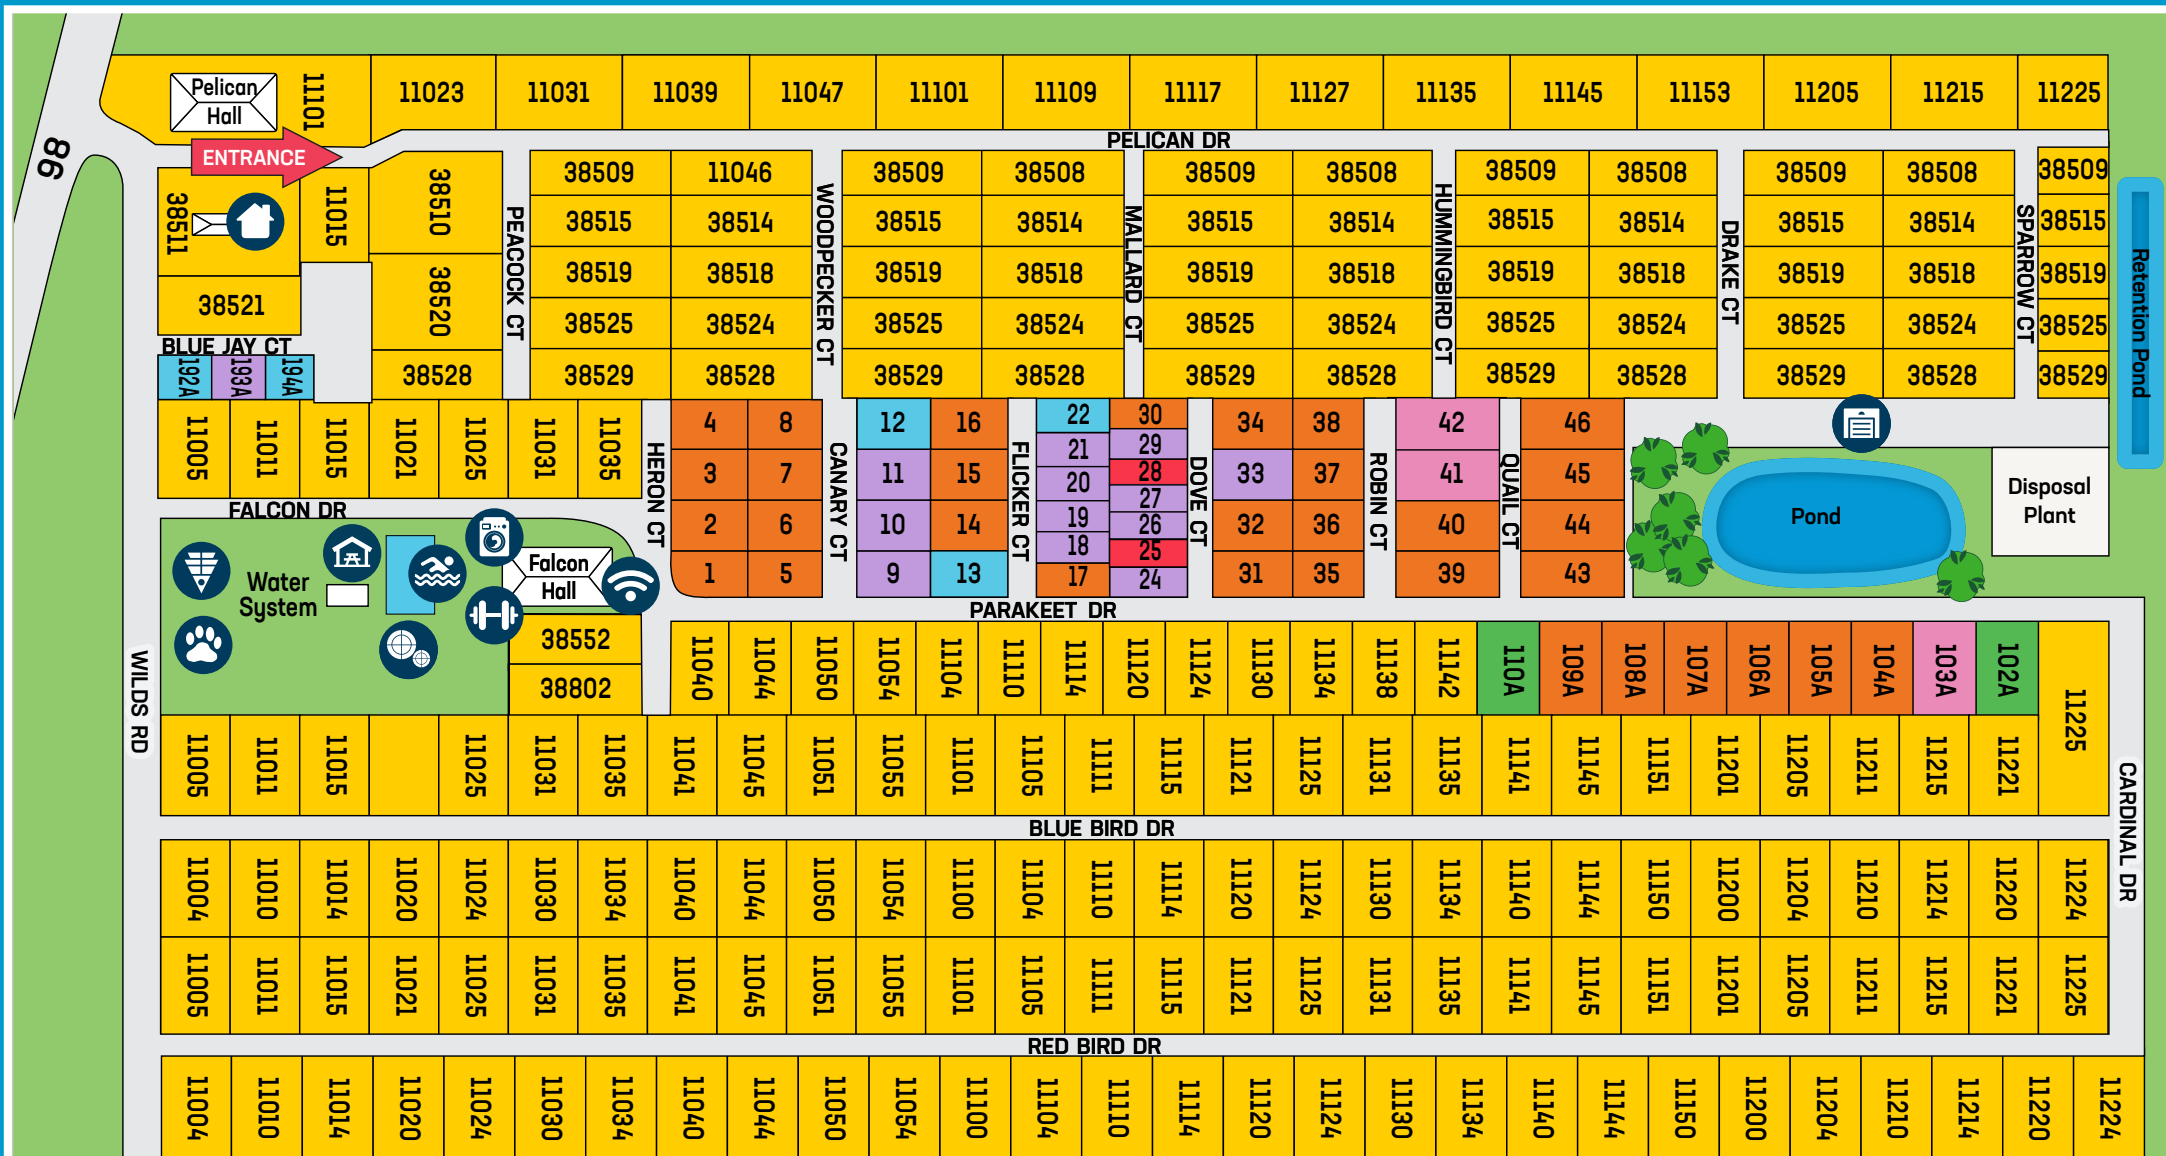

Active 55+ Resort
Year Round

Office Hours

April - December
Monday - Friday: 9 a.m. - 5 p.m.

January - March
Monday - Friday: 9 a.m. - 5 p.m.
Saturday: 9 a.m. - 1 p.m.

Check-In | Out Times

RV Sites:
Check-in: 4 p.m. | Check-out: 11 a.m.

Vacation Rentals:
Check-in: 4 p.m. | Check-out: 11 a.m.

Site #

WiFi Password

38511 Wilds Road
Dade City, FL 33525
(352) 567-9678
bluejayrv.com

For emergencies dial 911

Amenities

- Manufactured Homes
- Premium Park Model VR
- RV Sites
- Standard VR Rental
- Cozy Sites
- 30/50 Back In
- Elite Sites
- Bocce Court
- Dog Park
- Fitness Room
- Heated Swimming Pool
- High Speed Wifi
- Laundry
- Office
- Pavilion
- RV Storage
- Shuffleboard