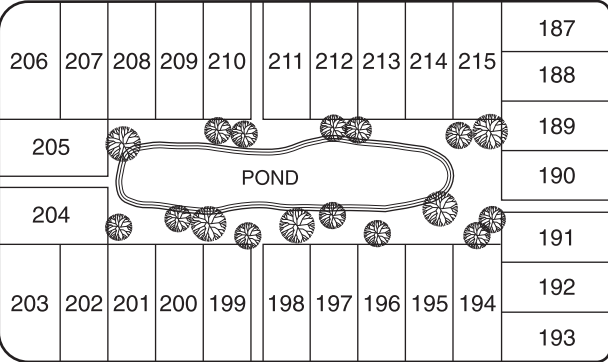

State Route 125

TO ST. RT. 125

COURTLAND DRIVE

MACINTOSH CIRCLE

POND

MACINTOSH CIRCLE

APPLECREEK DRIVE

WINESAP LANE