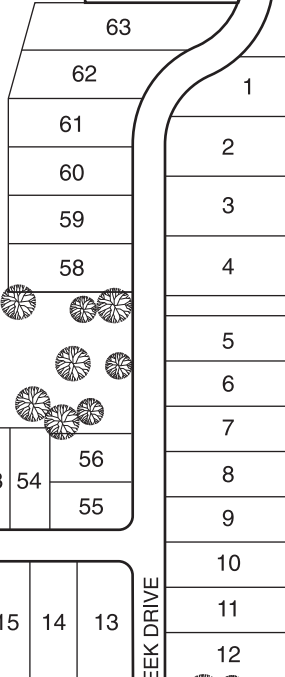

State Route 125

TO ST. RT. 125

COURTLAND DRIVE

MACINTOSH CIRCLE

POND

MACINTOSH CIRCLE

APPLECREEK DRIVE

WINESAP LANE

MACINTOSH COURT